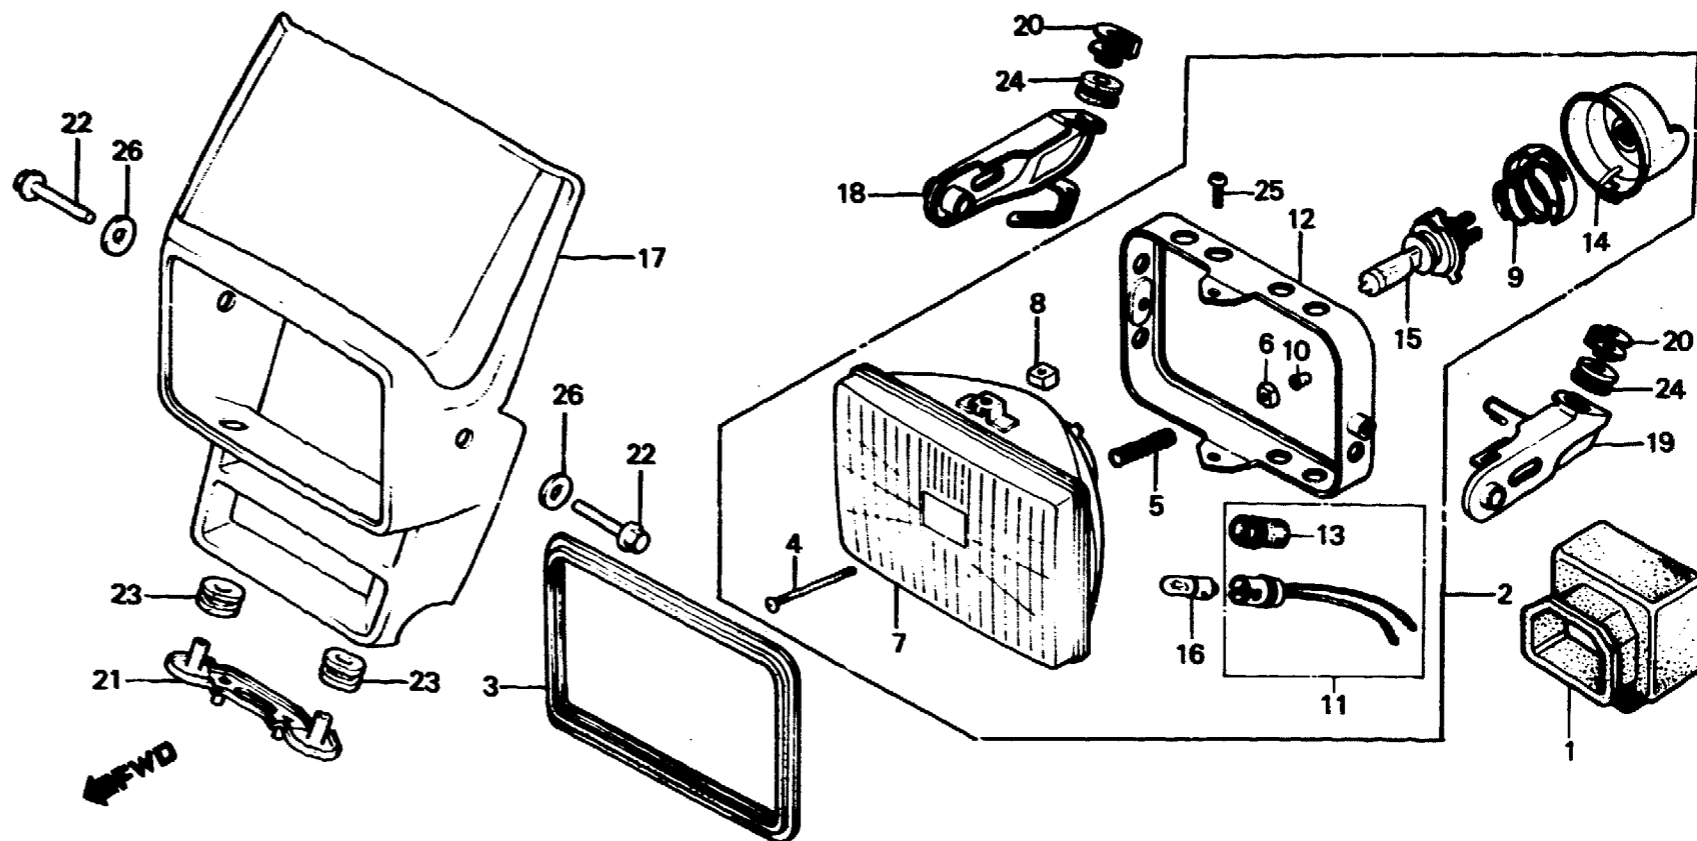

G 7

F-1-1

Headlight
(AR,B,E,ED,F,G,IT,SA,SD,SW,U,2G)

Phare
(AR,B,E,ED,F,G,IT,SA,SD,SW,U,2G)

Scheinwerfer
(AR,B,E,ED,F,G,IT,SA,SD,SW,U,2G)

Faro delantero
(AR,B,E,ED,F,G,IT,SA,SD,SW,U,2G)

BMG2-33

Service item	F.R.T.	Ref. No.	Part No.	Description	Reqd. No. XL600					Serial No.	Area code
					Rd	Ld	Re	Le	Rf		
		16	34903-071-003	BULB, MARKER LIGHT (12V 3.4W) (STANLEY)	1				1		SA,U
			34903-388-611	BULB, POSITION (12V 4W) (LOCAL PROCUREMENT PART)	1	1		1	1		AR,B,E,ED,F,G IT,SD,SW,2G
		17	613A0-MG2-000ZA	VISOR SET, FR. *R-110*	1						AR,B,E,ED,F,G IT,SA,SD,SW,U
			613A0-MG2-000ZB	VISOR SET, FR. *NH-111*	1						AR,B,E,ED,F,G IT,SA,SD,SW,U
			613A0-MG2-000ZC	VISOR SET, FR. *NH-1*	1						AR,B,E,ED,F,G IT,SA,SD,SW,U
			613A0-MG2-730ZA	VISOR SET, FR. *R-110*		1					
			613A0-MG2-830ZA	VISOR SET, FR. *R-119*			1				
		*	61301-MG2-000ZA	VISOR, FR. *R-119*						1	
		*	61301-MG2-000ZB	VISOR, FR. *R-134*						1	AR,B,E,ED,F,G IT,SA,SD,SW,U 2G
		*	61301-MG2-000ZC	VISOR, FR. *NH-138*						1	AR,B,E,ED,F,G IT,SA,SD,SW,U 2G