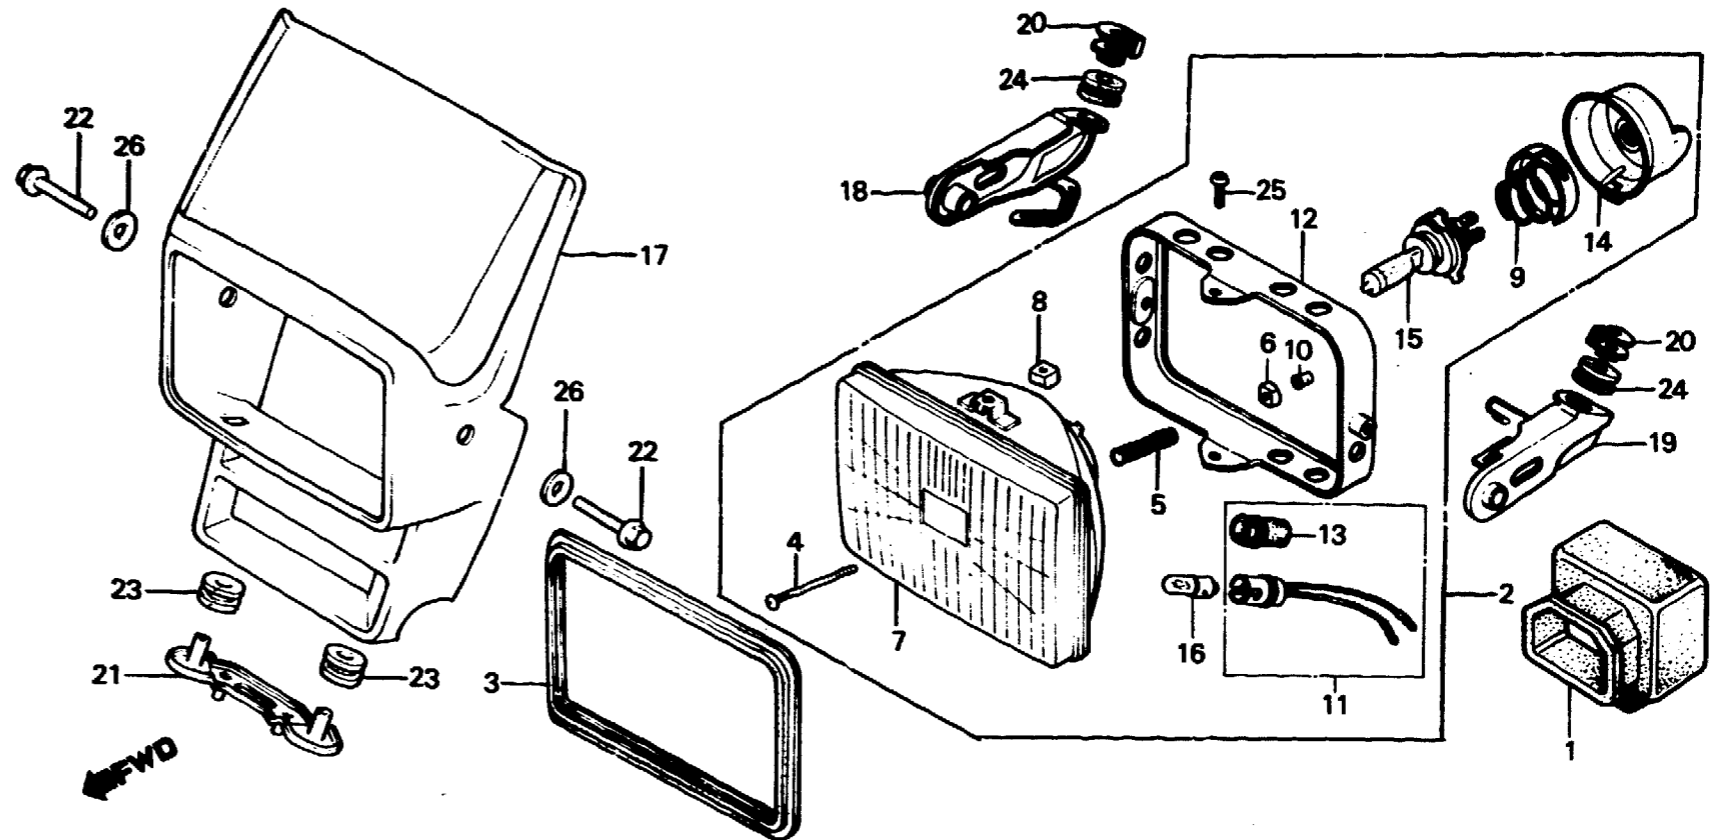

G 6

F-1-1

Headlight
(AR,B,E,ED,F,G,IT,SA,SD,SW,U,2G)

Phare
(AR,B,E,ED,F,G,IT,SA,SD,SW,U,2G)

Scheinwerfer
(AR,B,E,ED,F,G,IT,SA,SD,SW,U,2G)

Faro delantero
(AR,B,E,ED,F,G,IT,SA,SD,SW,U,2G)

BMG2-33

Service item	F.R.T.	Ref. No.	Part No.	Description	Reqd. No. XL600						Serial No.	Area code
					Rd	Ld	RE	LE	Rf	Lf		
			33150-MG2-003	SOCKET ASSY., POSITION LIGHT	1				1			AR,2G B,ED,G,IT,SD,SW E,SA,U 5009228 5009653 5008501 F
		12	33153-MG2-671	RING COMP., MOUNTING	1	1			1	1	1	B,E,ED,F,G,IT SA,SD,SW,U AR,B,E,ED,F,G IT,SA,SD,SW,U 2G
		13	33155-166-003	RUBBER, JOINT	1	1			1	1	1	AR,B,E,ED,F,G IT,SA,SD,SW,U 2G
		14	33180-471-901	COVER, RUBBER	1	1			1	1	1	AR,B,E,ED,F,G IT,SA,SD,SW,U 2G
		15	34901-MC7-601	BULB, HEADLIGHT	1	1			1	1	1	AR,B,E,ED,G,IT SA,SD,SW,U,2G
			34901-371-621	H4 BULB(12342/99) MFD. BY PHILIPS (LOCAL PROCUREMENT PART)	1	1			1	1	1	F