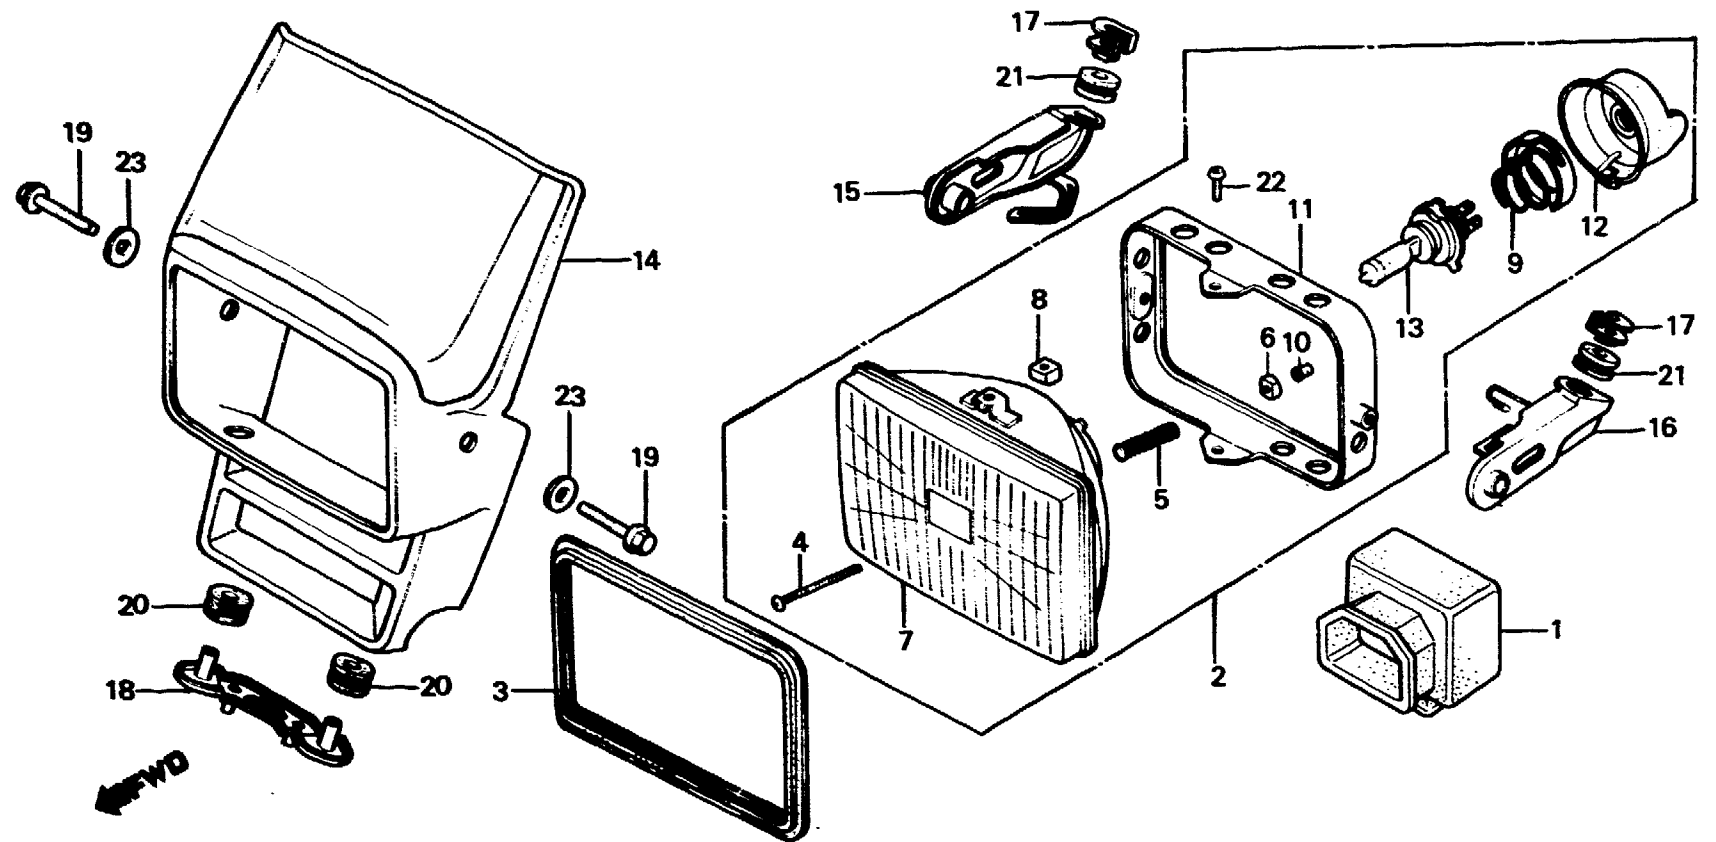

G 2

F-1

**Headlight
(CM)**

**Phare
(CM)**

**Scheinwerfer
(CM)**

**Faro delantero
(CM)**

BMG2-32

Service item	F.R.T.	Ref. No.	Part No.	Description	Reqd. No. XL600						Serial No.	Area code
					Rd	Ld	RE	LE	Rf	Lf		
HEADLIGHT ASSY.	0.2	1	32106-KE1-600	COVER, HEADLIGHT SOCKET	1		1		1			CM
• STAY, R. HEADLIGHT (ONE OR ALL)		2	33100-MG2-671	HEADLIGHT ASSY.	1		1		1			CM
HEADLIGHT UNIT (INC. RELATIVE PART)	0.3	3	33102-MG2-000	PACKING, HEADLIGHT	1		1		1			CM
BULB, HEADLIGHT	0.1	4	33103-MG2-671	SCREW, BEAM ADJUSTING	1		1		1			CM
• VISOR SET, FR.		5	33107-MG2-671	SPRING, HEADLIGHT BEAM ADJUSTING	1		1		1			CM
		6	33117-415-003	NUT, BEAM ADJUSTING (STANLEY)	1		1		1			CM
		7	33120-MG2-671	HEADLIGHT UNIT	1		1		1			CM
		8	33128-471-003	NUT, UNIT HOLDER	2		2		2			CM
		9	33131-471-901	HOLDER, HEADLIGHT SOCKET	1		1		1			CM
		10	33136-426-830	COVER, SCREW	1		1		1			CM
		11	33153-MG2-671	RING COMP., MOUNTING	1		1		1			CM
		12	33180-471-901	COVER, RUBBER	1		1		1			CM
		13	34901-MC7-601	BULB, HEADLIGHT (H4 JA12V60/55W)	1		1		1			CM
		14	613A0-MG2-000ZA	VISOR SET, FR. *R-110*	1		1					CM
		*	61301-MG2-000ZA	VISOR, FR. *R-119*					1			CM