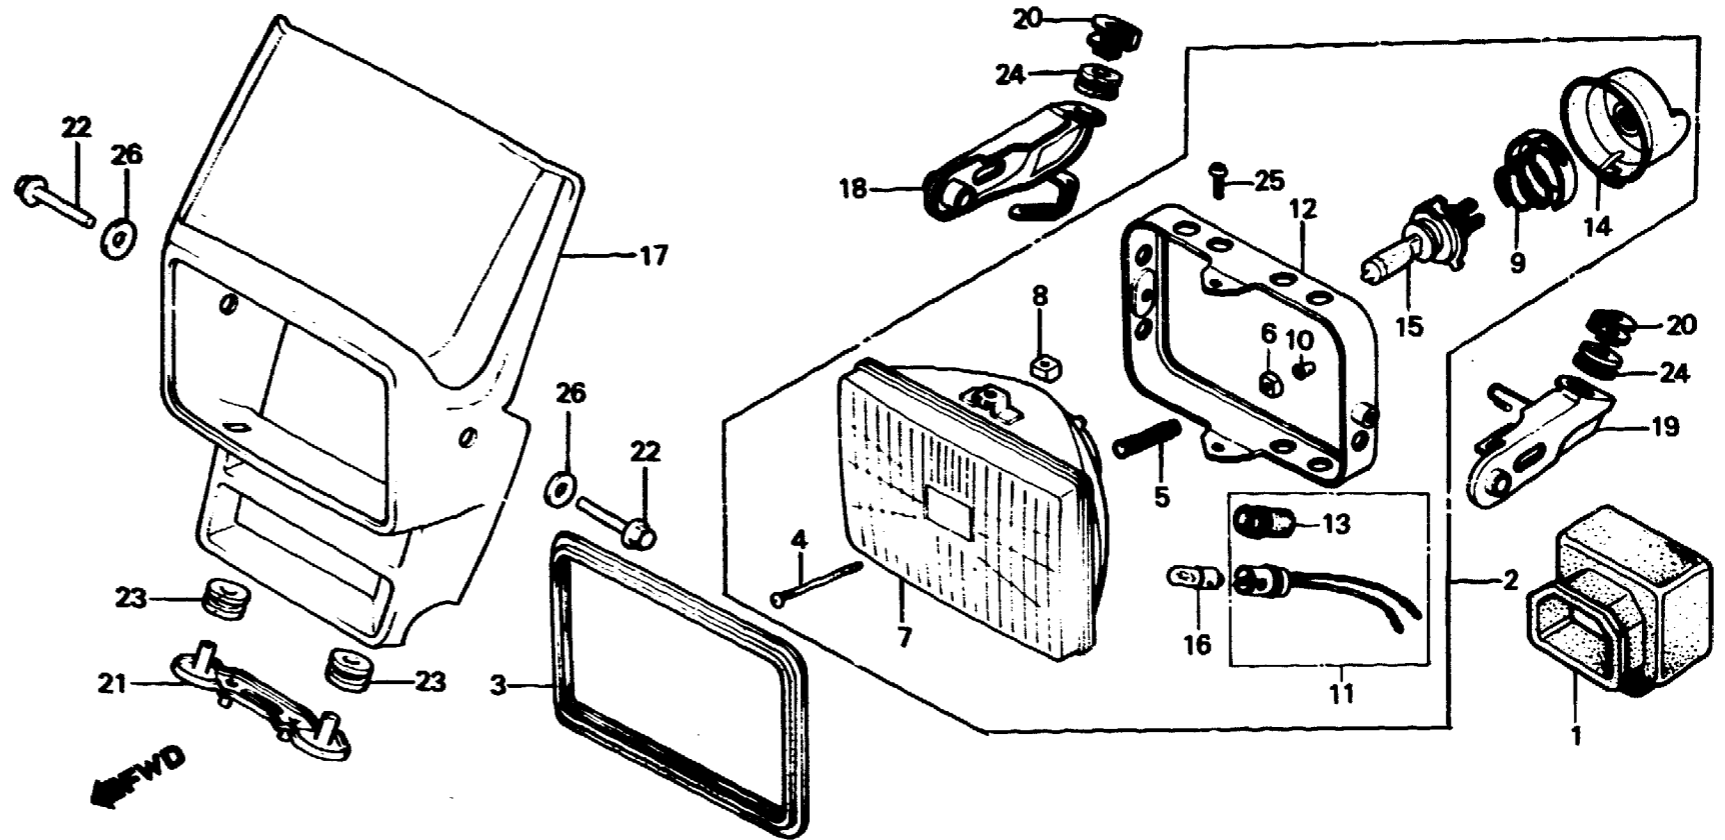

BMG2-33

Service item	F.R.T.	Ref. No.	Part No.	Description	Reqd. No. XL600						Serial No.	Area code
					Rd	Ld	RE	LE	Rf	Lf		
		23	90504-MG2-000	RUBBER, FR. VISOR MOUNTING	2	2		2	2	2		AR,B,E,ED,F,G IT,SA,SD,SW,U 2G
		24	90505-MC4-000	GROMMET A, AIR CLEANER CASE	2	2		2	2	2		AR,B,ED,F,G,IT SA,SD,SW,U E
		25	93500-05008-0H	SCREW, PAN, 5X8	2	2		2	2	2		AR,B,E,ED,F,G IT,SA,SD,SW,U 2G
		26	94101-08200	WASHER, PLAIN, 8MM	2	2		2	2	2		AR,B,E,ED,F,G IT,SA,SD,SW,U 2G