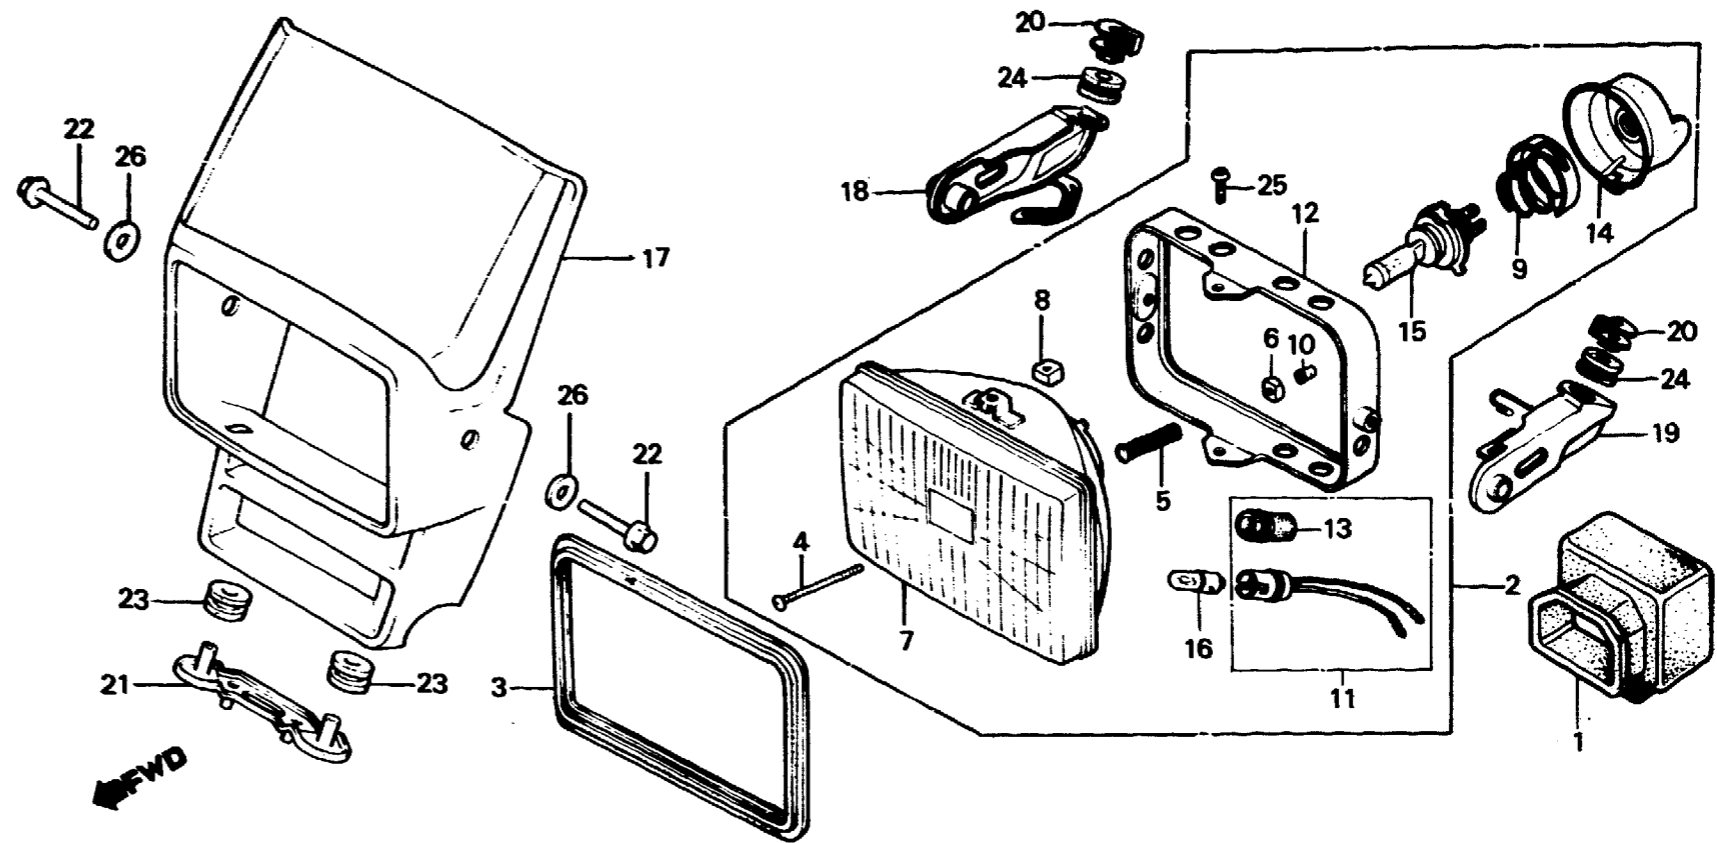

G 4

F-1-1

Headlight
(AR,B,E,ED,F,G,IT,SA,SD,SW,U,2G)

Phare
(AR,B,E,ED,F,G,IT,SA,SD,SW,U,2G)

Scheinwerfer
(AR,B,E,ED,F,G,IT,SA,SD,SW,U,2G)

Faro delantero
(AR,B,E,ED,F,G,IT,SA,SD,SW,U,2G)

BMG2-33

Service item	F.R.T.	Ref. No.	Part No.	Description	Reqd. No. XL600						Serial No.	Area code
					Rd	Ld	RE	LE	Rf	Lf		
HEADLIGHT ASSY.	0.2	1	32106-KE1-600	COVER, HEADLIGHT SOCKET	1	1		1	1	1		AR,B,E,ED,F,G IT,SA,SD,SW,U 2G
• SOCKET ASSY., POSITION LIGHT												
• STAY, HEADLIGHT (ONE OR ALL)												SA,U
HEADLIGHT UNIT (INC. RELATIVE PART)	0.3	2	33100-KG0-701	HEADLIGHT ASSY.	1				1			E
BULB, HEADLIGHT			33100-MG2-601	HEADLIGHT ASSY.	1				1			AR,B,ED,G,IT,SD SW,2G
• BULB, POSITION	0.1		33100-MG2-611	HEADLIGHT ASSY.	1	1		1	1	1		F
• VISOR SET, FR.			33100-MG2-621	HEADLIGHT ASSY.	1	1		1	1	1		AR,B,E,ED,F,G IT,SA,SD,SW,U 2G
		3	33102-MG2-000	PACKING, HEADLIGHT	1	1		1	1	1		AR,B,E,ED,F,G IT,SA,SD,SW,U 2G
		4	33103-MG2-671	SCREW, BEAM ADJUSTING	1	1		1	1	1		AR,B,E,ED,F,G IT,SA,SD,SW,U 2G
		5	33107-MG2-671	SPRING, HEADLIGHT BEAM ADJUSTING	1	1		1	1	1		AR,B,E,ED,F,G IT,SA,SD,SW,U 2G
		6	33117-415-003	NUT, BEAM ADJUSTING (STANLEY)	1	1		1	1	1		AR,B,E,ED,F,G IT,SA,SD,SW,U 2G