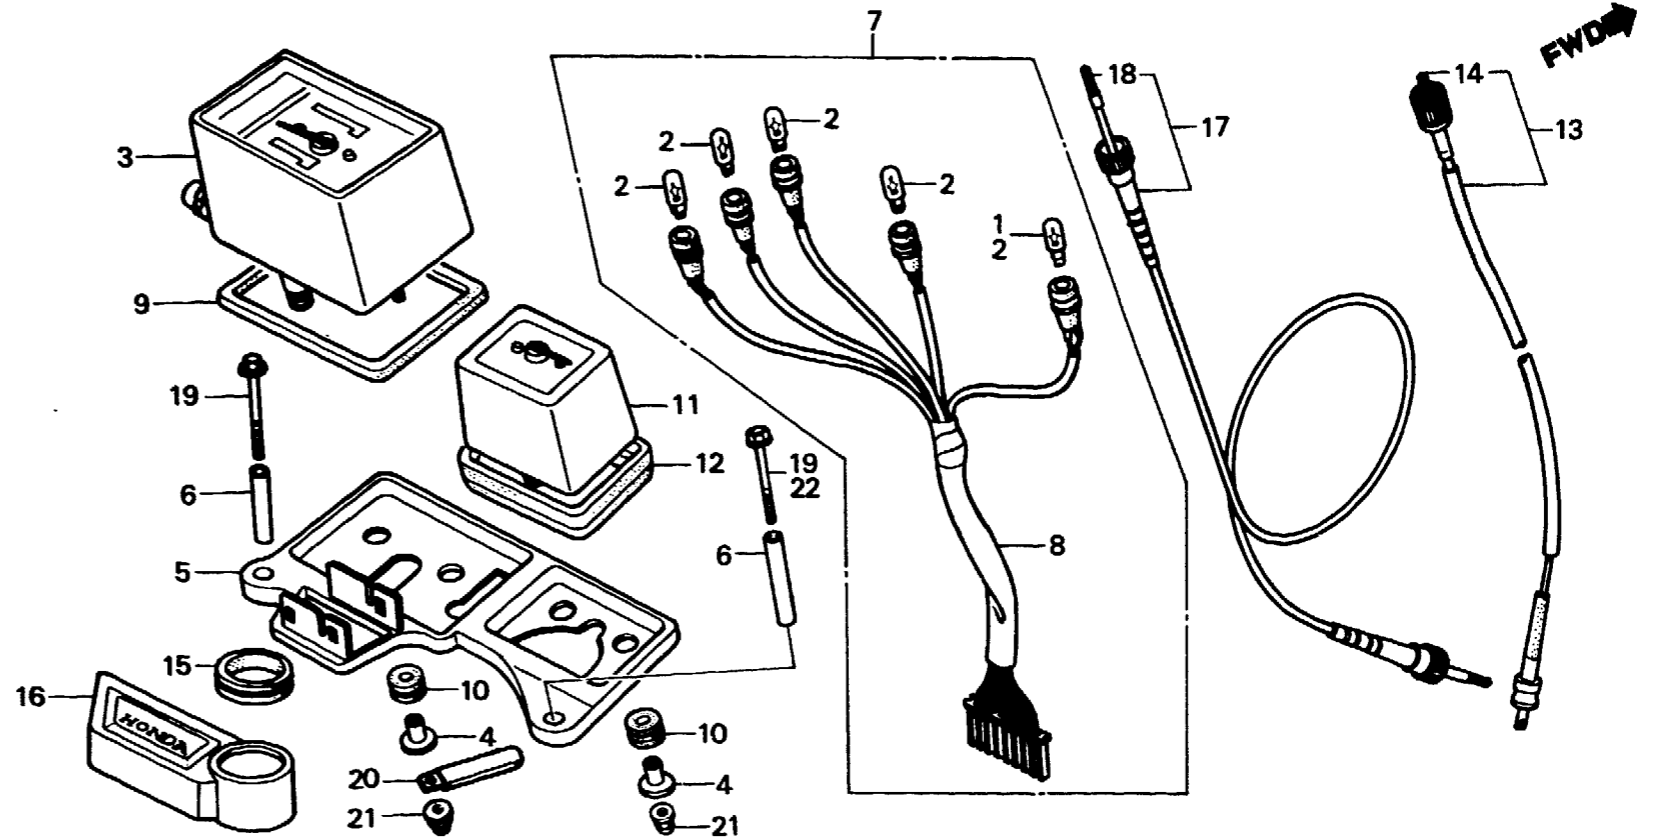

G 14

F-2-1

Meter
(AR,B,E,ED,F,G,IT,SA,SD,SW,U,2G)

Compteurs
(AR,B,E,ED,F,G,IT,SA,SD,SW,U,2G)

Messer
(AR,B,E,ED,F,G,IT,SA,SD,SW,U,2G)

Medidor
(AR,B,E,ED,F,G,IT,SA,SD,SW,U,2G)

BMG2-34A

Service item	F.R.T.	Ref. No.	Part No.	Description	Reqd. No. XL600						Serial No.	Area code
					Rd	Ld	Re	Le	Rf	Lf		
		12	37252-MG2-000	CUSHION, TACHOMETER	1	1	1	1	1		AR,B,E,ED,F,G IT,SA,SD,SW,U 2G	
		13	37260-KB7-010	CABLE ASSY., TACHOMETER	1	1					B,E,ED,F,G,IT SA,SD,SW,U	
			37260-MC4-000	CABLE ASSY., TACHOMETER	1				1	1	AR,2G B,E,ED,F,G,IT SA,SD,SW,U	
		14	37261-KB7-000	CABLE, INNER	1	1	1	1	1		AR,B,E,ED,F,G IT,SA,SD,SW,U 2G	
		15	37312-KB7-008	GROMMET, COMBINATION SWITCH	1	1	1	1	1		AR,B,E,ED,F,G IT,SA,SD,SW,U 2G	
		16	37622-MG2-000	COVER, IGNITION SWITCH	1	1	1	1	1		AR,B,E,ED,F,G IT,SA,SD,SW,U 2G	
		17	44830-MG2-000	CABLE ASSY., SPEEDOMETER	1	1	1	1	1		AR,B,E,ED,F,G IT,SA,SD,SW,U 2G	