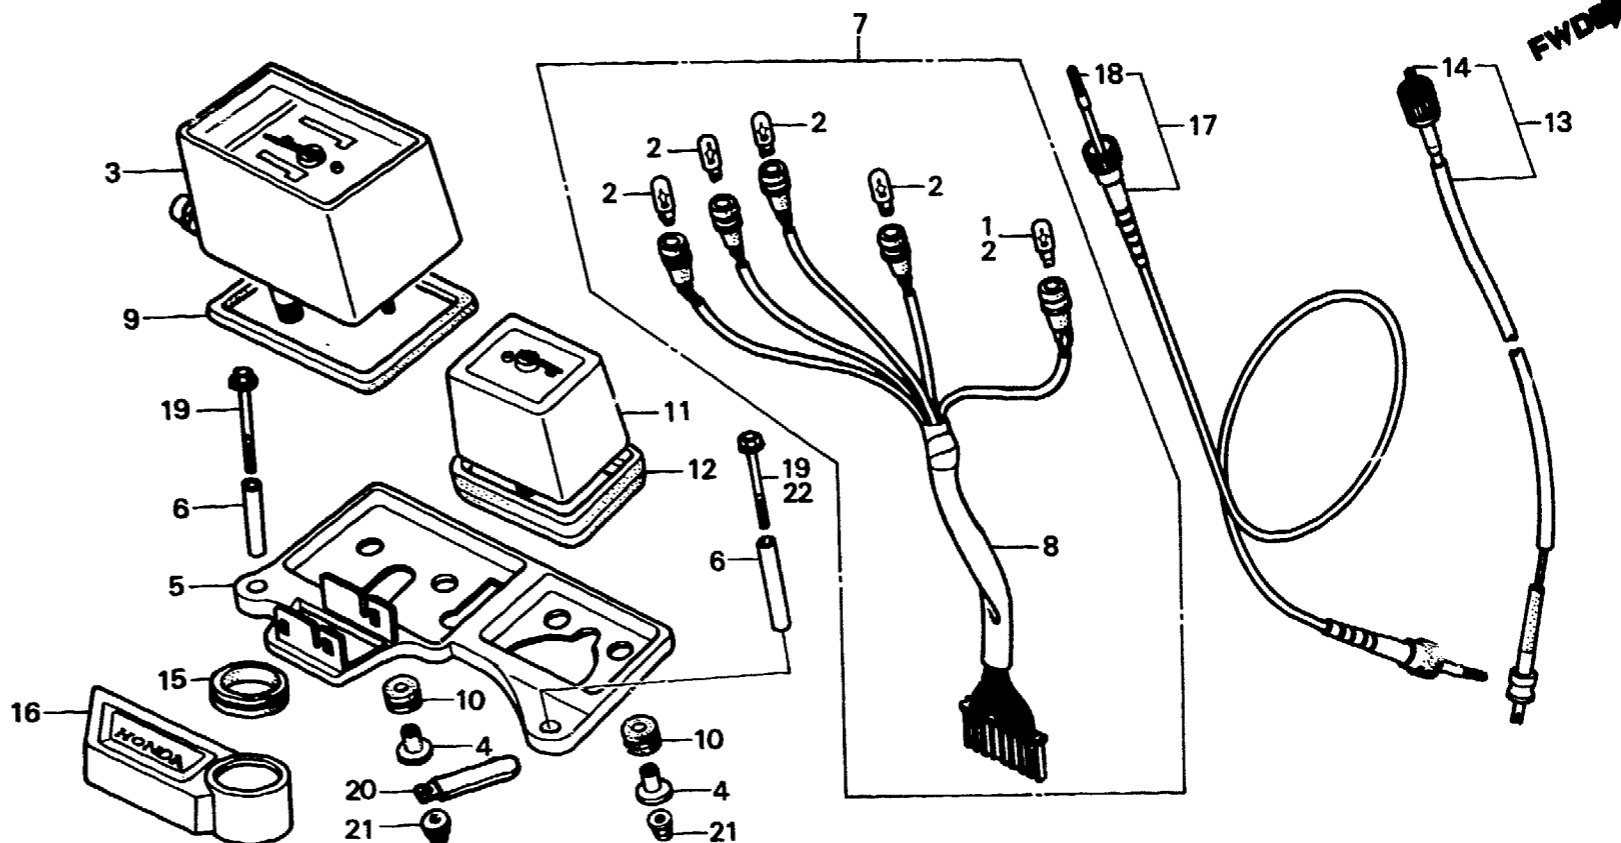

G 13

F-2-1

Meter
(AR,B,E,ED,F,G,IT,SA,SD,SW,U,2G)

Compteurs
(AR,B,E,ED,F,G,IT,SA,SD,SW,U,2G)

Messer
(AR,B,E,ED,F,G,IT,SA,SD,SW,U,2G)

Medidor
(AR,B,E,ED,F,G,IT,SA,SD,SW,U,2G)

BMG2-34A

Service item	F.R.T.	Ref. No.	Part No.	Description	Reqd. No. XL600						Serial No.	Area code
					Rd	Ld	Re	Le	Rf	Lf		
		6	37213-MG2-000	COLLAR, METER STAY	2	2	2	2	2		AR,B,E,ED,F,G IT,SA,SD,SW,U 2G	
		7	37226-MG2-601	SOCKET COMP.	1	1	1	1	1		AR,B,E,ED,F,IT SA,SD,SW,U G,2G	
		8	37226-MG2-611 37227-MG2-601	SOCKET COMP. CORD ASSY.	1 1	1	1	1	1		AR,B,E,ED,F,G IT,SA,SD,SW,U 2G	
		9	37242-MG2-000	CUSHION, SPEEDOMETER	1	1	1	1	1		AR,B,E,ED,F,G IT,SA,SD,SW,U 2G	
		10	37243-MG2-000	RUBBER, SPEEDOMETER MOUNTING	4	4	4	4	4		AR,B,E,ED,F,G IT,SA,SD,SW,U 2G	
		11	37250-MG2-601 37250-MG2-651	TACHOMETER ASSY. TACHOMETER ASSY.	1 1	1	1	1	1		AR,B,E,ED,F,G IT,SA,SD,SW,2G U