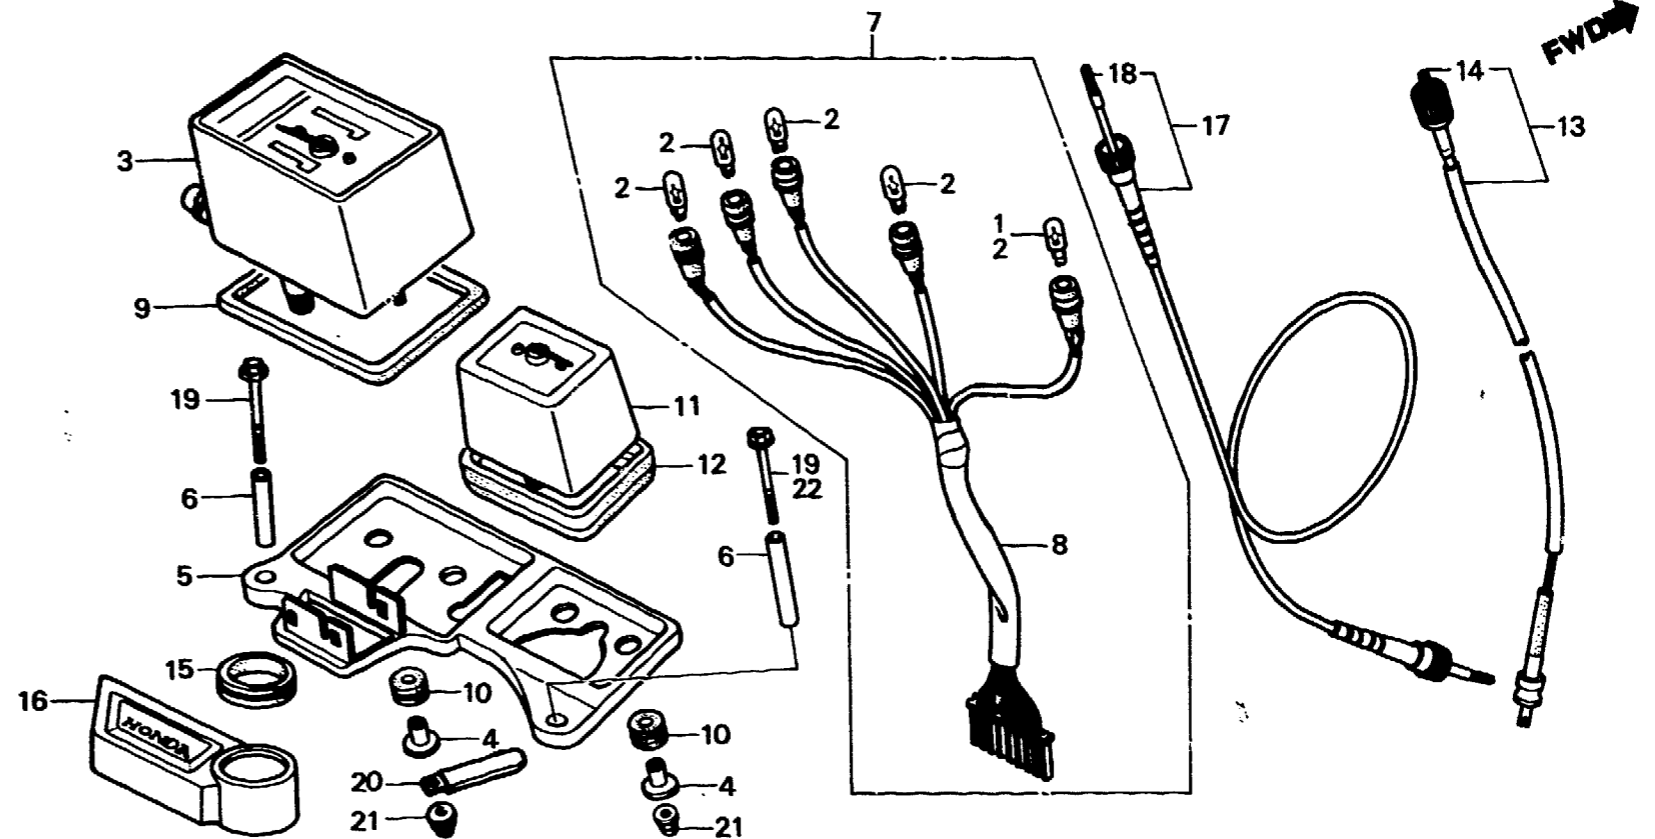

G 15

F-2-1

Meter
(AR,B,E,ED,F,G,IT,SA,SD,SW,U,2G)

Compteurs
(AR,B,E,ED,F,G,IT,SA,SD,SW,U,2G)

Messer
(AR,B,E,ED,F,G,IT,SA,SD,SW,U,2G)

Medidor
(AR,B,E,ED,F,G,IT,SA,SD,SW,U,2G)

BMG2-34A

Service item	F.R.T.	Ref. No.	Part No.	Description	Reqd. No. XL500						Serial No.	Area code
					Rd	Ld	Re	Le	Rf	Lf		
		18	44831-MG2-000	CABLE, INNER	1	1		1	1	1		AR,B,E,ED,F,G IT,SA,SD,SW,U 2G
		19	90102-MG2-000	BOLT-WASHER, 6X45	2	2		2	2	2		AR,B,E,ED,F,G IT,SA,SD,SW,2G U
		*20	91406-671-000	CLIP, WIRE HARNESS					1	1		AR,B,E,ED,F,G IT,SA,SD,SW,U 2G
		21	94021-06000-0S	NUT, CAP, 6MM	4	4						B,E,ED,F,G,IT SA,SD,SW,U AR,2G
			94021-06070-0S	NUT, CAP, 6MM	4				4	4	4	B,E,ED,F,G,IT SA,SD,SW,U U
		22	96000-06045-07	BOLT, FLANGE, 6X45	1					1		U