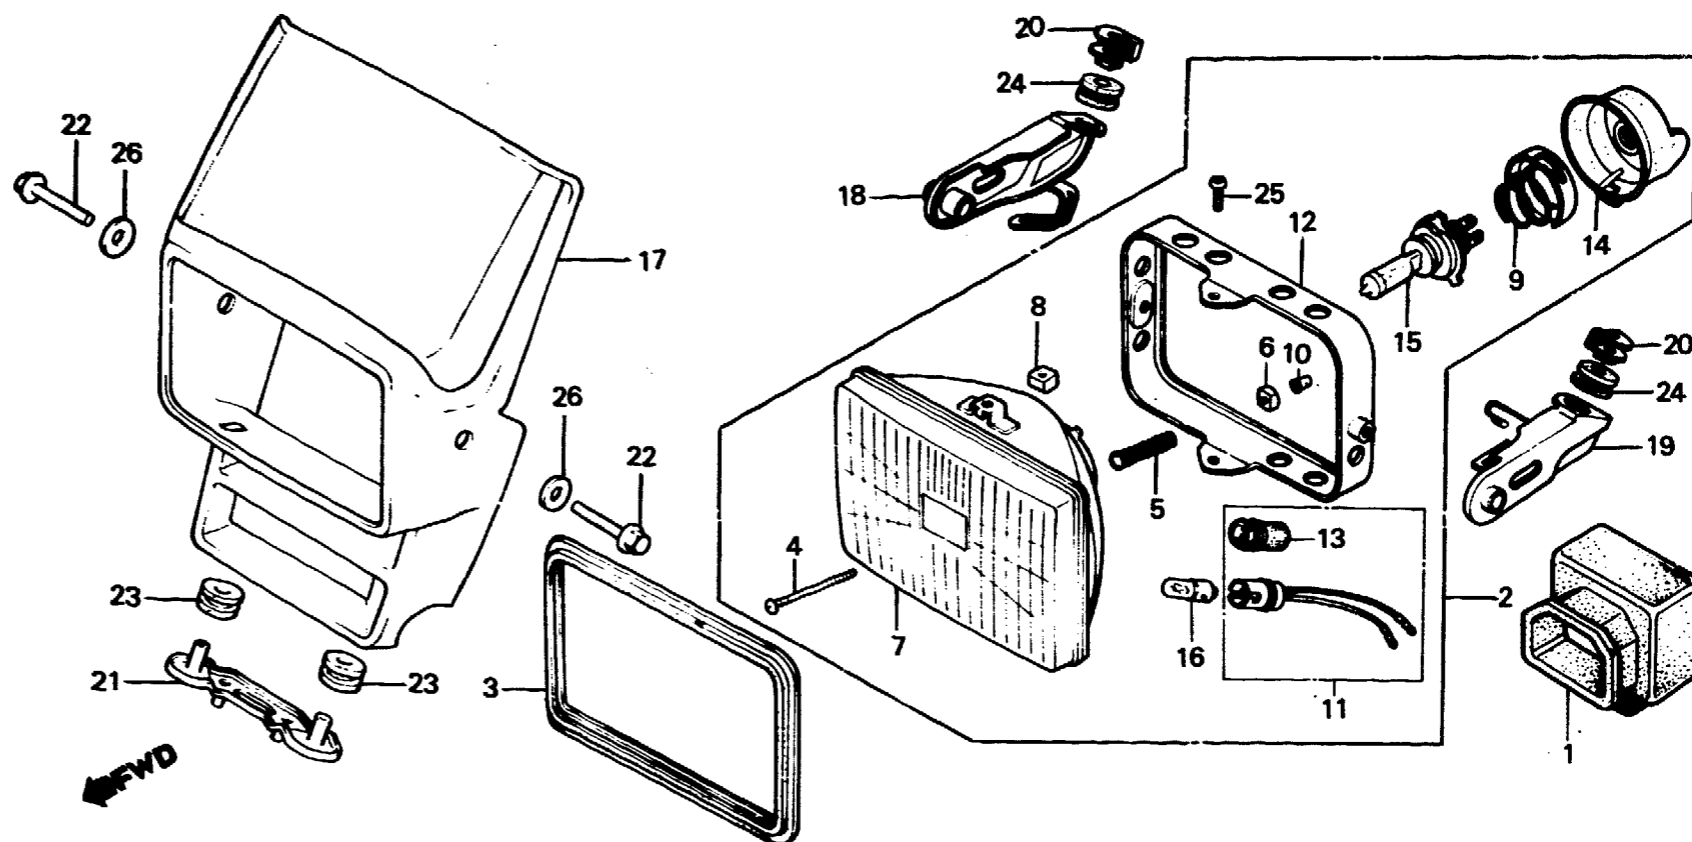

G 5

F-1-1

Headlight
(AR,B,E,ED,F,G,IT,SA,SD,SW,U,2G)

Phare
(AR,B,E,ED,F,G,IT,SA,SD,SW,U,2G)

Scheinwerfer
(AR,B,E,ED,F,G,IT,SA,SD,SW,U,2G)

Faro delantero
(AR,B,E,ED,F,G,IT,SA,SD,SW,U,2G)

BMG2-33

Service item	F.R.T.	Ref. No.	Part No.	Description	Reqd. No. XL600						Serial No.	Area code
					Rd	Ld	RE	LE	Rf	Lf		
		7	33120-KG0-701	HEADLIGHT UNIT	1				1			SA,U
			33120-MG2-601	HEADLIGHT UNIT	1				1			E
			33120-MG2-611	HEADLIGHT UNIT	1	1	1	1	1			AR,B,ED,F,G,IT SD,SW,2G
		8	33128-471-003	NUT, UNIT HOLDER	2	2	2	2	2			AR,B,E,ED,F,G IT,SA,SD,SW,U 2G
		9	33131-471-901	HOLDER, HEADLIGHT SOCKET	1	1	1	1	1			AR,B,E,ED,F,G IT,SD,SW,2G
		10	33136-426-830	COVER, SCREW	1	1	1	1	1			AR,B,E,ED,F,G IT,SA,SD,SW,U 2G
		11	33150-471-003	SOCKET ASSY., POSITION LIGHT	1	1					5009227	B,ED,G,IT,SD,SW
					1						5009652	E,SA,U
					1	1					5008500	F