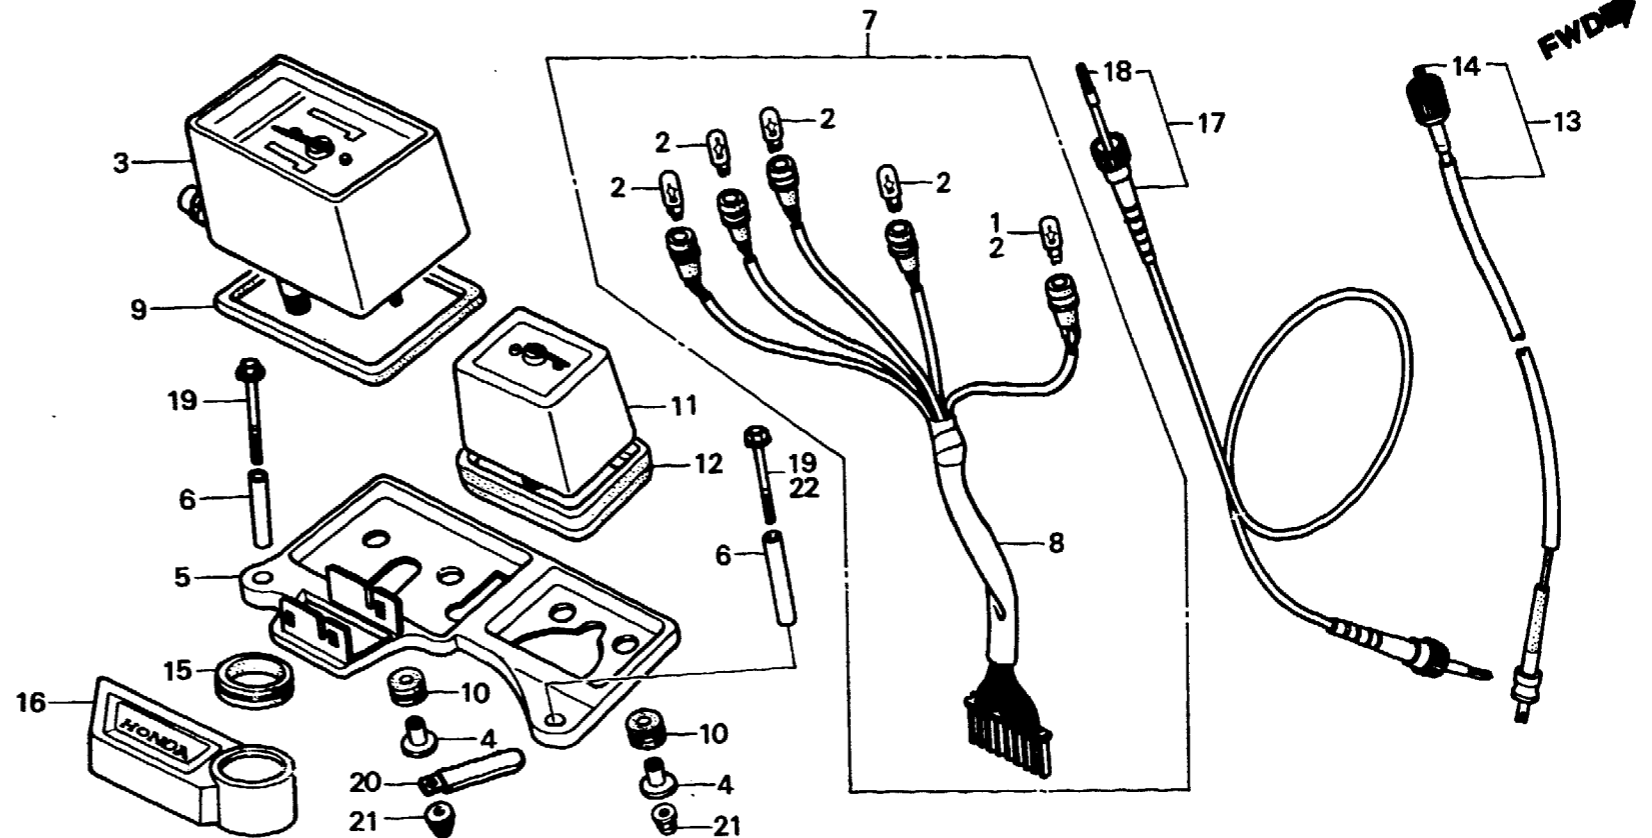

G 12

F-2-1

Meter
(AR,B,E,ED,F,G,IT,SA,SD,SW,U,2G)

Compteurs
(AR,B,E,ED,F,G,IT,SA,SD,SW,U,2G)

Messer
(AR,B,E,ED,F,G,IT,SA,SD,SW,U,2G)

Medidor
(AR,B,E,ED,F,G,IT,SA,SD,SW,U,2G)

BMG2-34A

Service item	F.R.T.	Ref. No.	Part No.	Description	Reqd. No. XL600						Serial No.	Area code
					Rd	Ld	Re	Le	Rf	Lf		
BULB, WEDGE BASE (ONE OR ALL) • SPEEDOMETER ASSY. • STAY, METER • SOCKET COMP. • TACHOMETER ASSY. • CABLE ASSY., TACHOMETER • CABLE ASSY., SPEEDOMETER CABLE, TACHOMETER INNER • CABLE, INNER	0.2	1	34908-GE0-701	BULB, WEDGE BASE (14V 2W)	1	1	1	1	1		AR,B,E,ED,F,IT SA,SD,SW,U G	
		2	34908-MB0-003	BULB, WEDGE BASE (12V 3W)	1							AR,B,E,ED,F,IT SA,SD,SW,U G,2G
		3	37200-MG2-601	SPEEDOMETER ASSY.	4				5			E G,2G
	0.1		37200-MG2-611	SPEEDOMETER ASSY.	1				1			AR,B,ED,F,SA,SW U
			37200-MG2-621	SPEEDOMETER ASSY.	1	1	1	1	1			IT,SD E
			* 37200-MG2-602	SPEEDOMETER ASSY.					1			IT,SD
			* 37200-MG2-920	SPEEDOMETER ASSY.					1			AR,B,E,ED,F,G IT,SA,SD,SW,U 2G
			4 37206-471-000	COLLAR, METER SETTING	4	4	4	4	4			AR,B,E,ED,F,G IT,SA,SD,SW,U 2G
		5	37212-MG2-000	STAY, METER	1	1	1	1	1		AR,B,E,ED,F,G IT,SA,SD,SW,U 2G