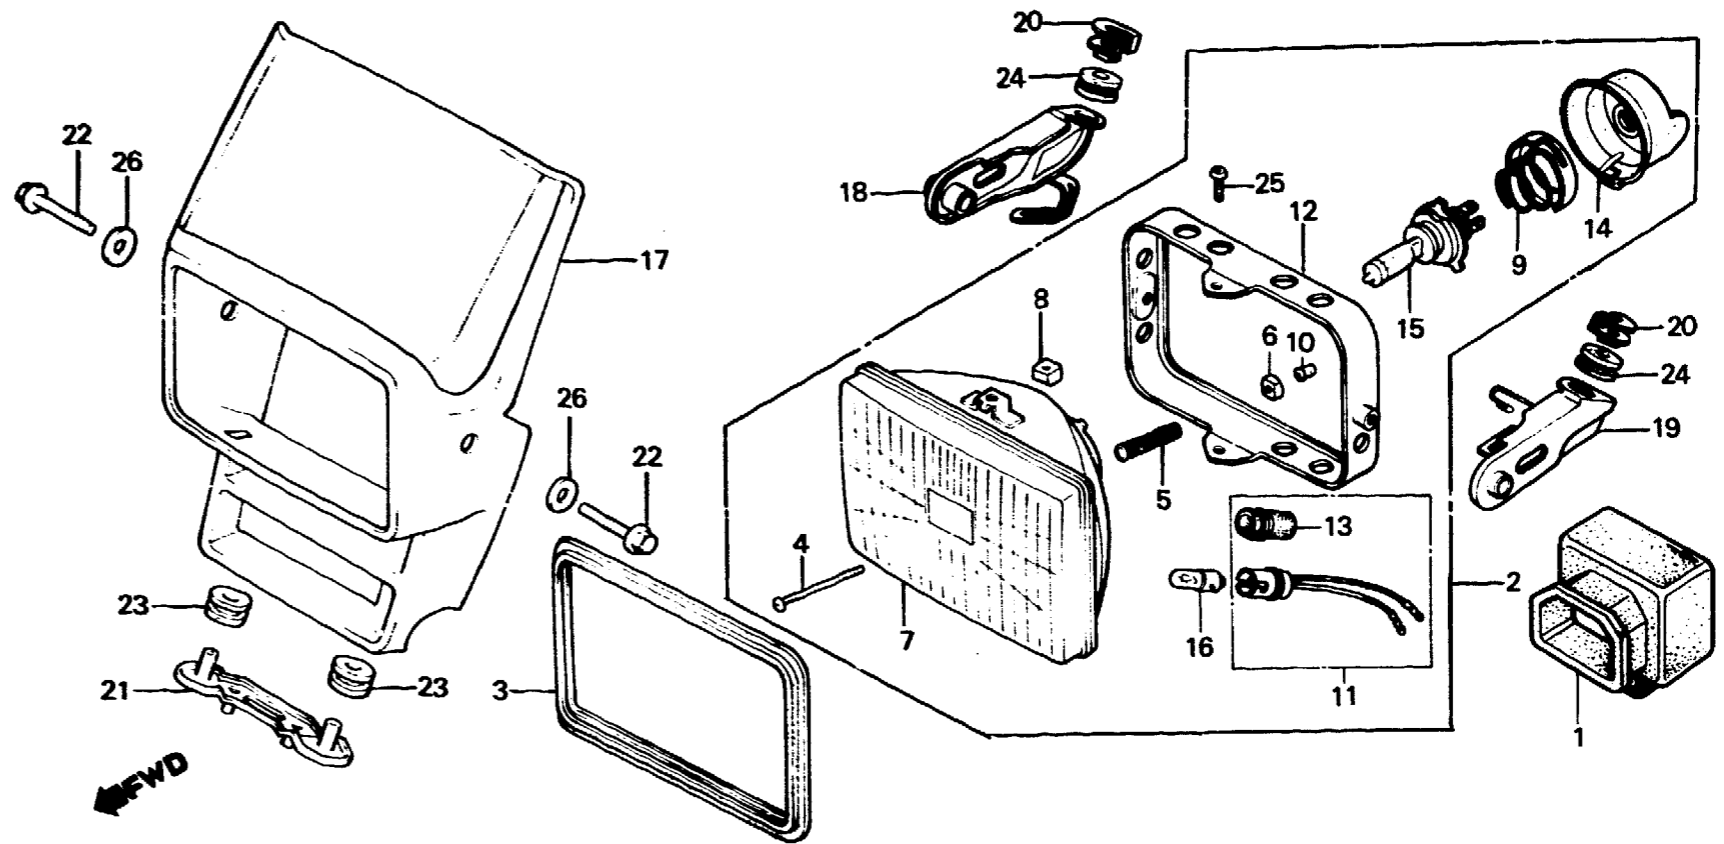

BMG2-33

Service item	F.R.T.	Ref. No.	Part No.	Description	Reqd. No.						Serial No.	Area code
					XL600		RE		LF			
					Rd	Ld	RE	LE	Rf	Lf		
*			61301-MG2-000ZD	VISOR, FR. *NH-1*					1			AR,B,E,ED,F,G IT,SA,SD,SW,U 2G
18			61315-MG2-000	STAY, R. HEADLIGHT	1	1			1	1		AR,B,E,ED,F,G IT,SA,SD,SW,U 2G
19			61316-MG2-000	STAY, L. HEADLIGHT	1	1			1	1		AR,B,E,ED,F,G IT,SA,SD,SW,U 2G
20			61317-MG2-000	PLATE, HEADLIGHT STAY SETTING	2	2						B,E,ED,F,G,IT SA,SD,SW,U
			61317-KG0-000	PLATE, HEADLIGHT STAY SETTING	2				2	2	2	AR,2G B,E,ED,F,G,IT SA,SD,SW,U
21			61318-MG2-000	STAY, FR. VISOR LOWER	1	1			1	1	1	AR,B,E,ED,F,G IT,SA,SD,SW,U 2G
22			90111-MG2-000	BOLT, FLANGE, 8X25	2	2			2	2	2	AR,B,E,ED,F,G IT,SA,SD,SW,U 2G