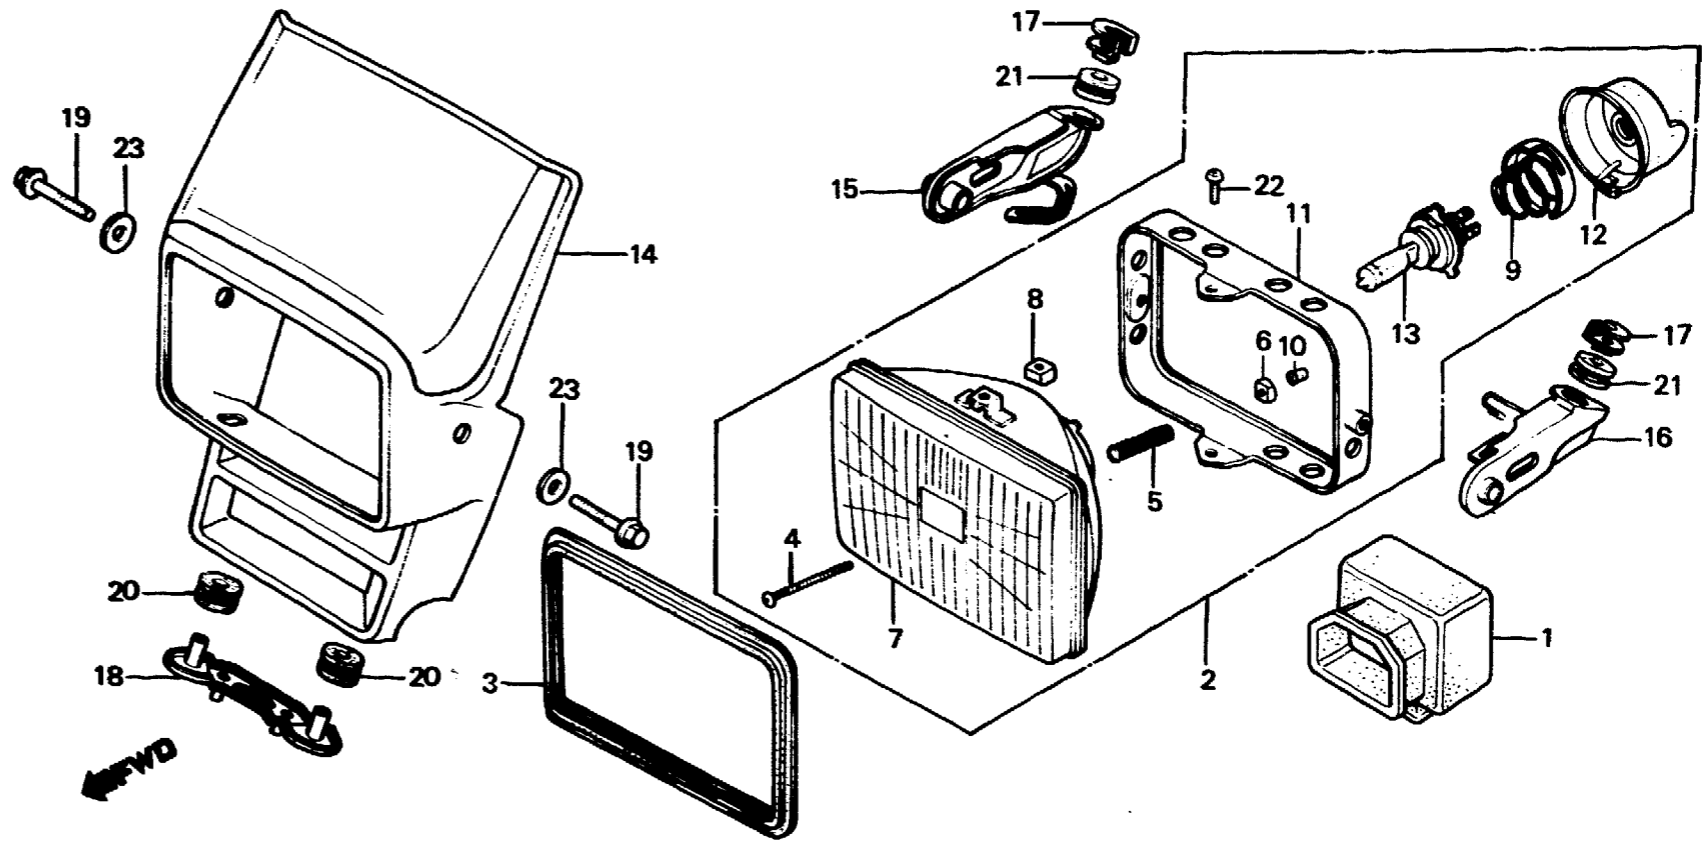

G 3

F-1

**Headlight
(CM)**

**Phare
(CM)**

**Scheinwerfer
(CM)**

**Faro delantero
(CM)**

BMG2-32

Service item	F.R.T.	Ref. No.	Part No.	Description	Reqd. No. XL600						Serial No.	Area code
					Rd	Ld	Re	Le	Rf	Lf		
		15	61315-MG2-000	STAY, R. HEADLIGHT	1		1		1			CM
		16	61316-MG2-000	STAY, L. HEADLIGHT	1		1		1			CM
		17	61317-MG2-000	PLATE, HEADLIGHT STAY SETTING	2				2			CM
			61317-KG0-000	PLATE, HEADLIGHT STAY SETTING					2			CM
		18	61318-MG2-000	STAY, FR. VISOR LOWER	1		1		1			CM
		19	90111-MG2-000	BOLT, FLANGE, 8X25	2		2		2			CM
		20	90504-MG2-000	RUBBER, FR. VISOR MOUNTING	2		2		2			CM
		21	90505-MC4-000	GROMMET A, AIR CLEANER CASE	2		2		2			CM
		22	93500-05008-OH	SCREW, PAN, 5X8	2		2		2			CM
		23	94101-08200	WASHER, PLAIN, 8MM	2		2		2			CM