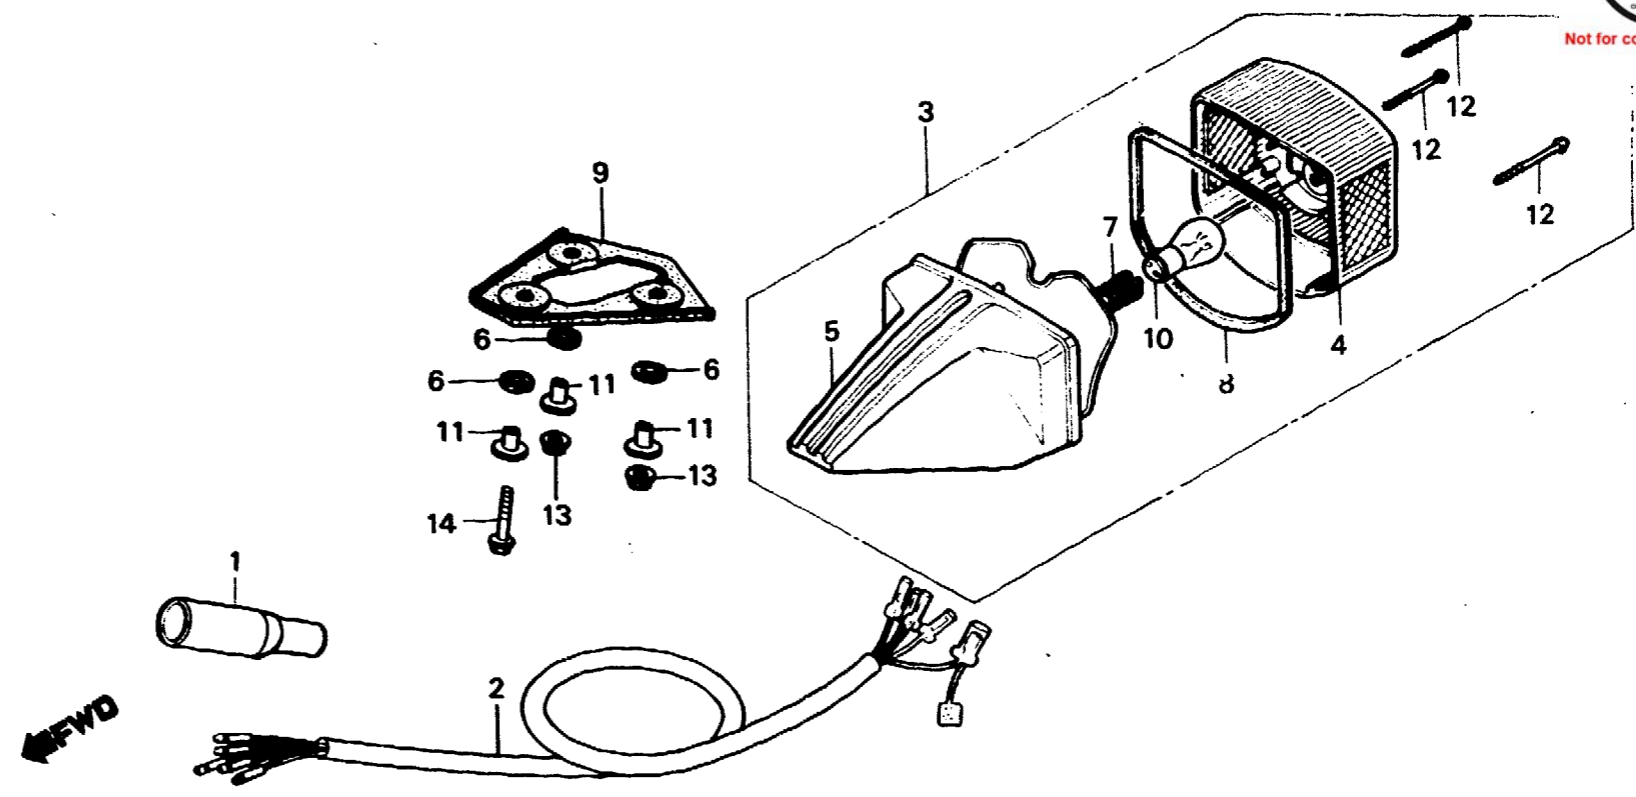

2-F1

Not for commercial use

F-23-1

**Taillight (XL500Sz,SA,
SB-B,E,ED,SD,F,1G,2G)**

**Feu arrière (XL500Sz,SA,
SB-B,E,ED,SD,F,1G,2G)**

**Rücklicht (XL500Sz,SA,
SB-B,E,ED,SD,F,1G,2G)**

**Luz trasera (XL500Sz,SA,
SB-B,E,ED,SD,F,1G,2G)**

B435-42A

Service item	F.R.T.	Ref. No.	Part No.	Description	Reqd. No. XL500				Serial No.	Area code
					Sz	SA	SA	Rc		
		7	33705-147-671	CORD COMP., TAILLIGHT (STANLEY)	1	1	1			B,ED,SD,1G,2G
		8	33709-092-671	PACKING, TAILLIGHT LENS	1	1	1			E F B,ED,SD,1G,2G
		9	33712-435-000	RUBBER, BASE SEAT	1	1	1			E F B,ED,SD,1G,2G
		10	34905-149-611	BULB, STOP & TAILLIGHT (LOCAL PURCHASE)	1	1	1			E F B,ED,SD,1G,2G
		11	61104-428-000	COLLAR, FR. FENDER	3	3				E SD B,1G,2G
		12	61104-357-000 90147-428-003	COLLAR, FR. FENDER SCREW, TAPPING, 4X75	3	3	3			B,ED,SD,1G,2G E F