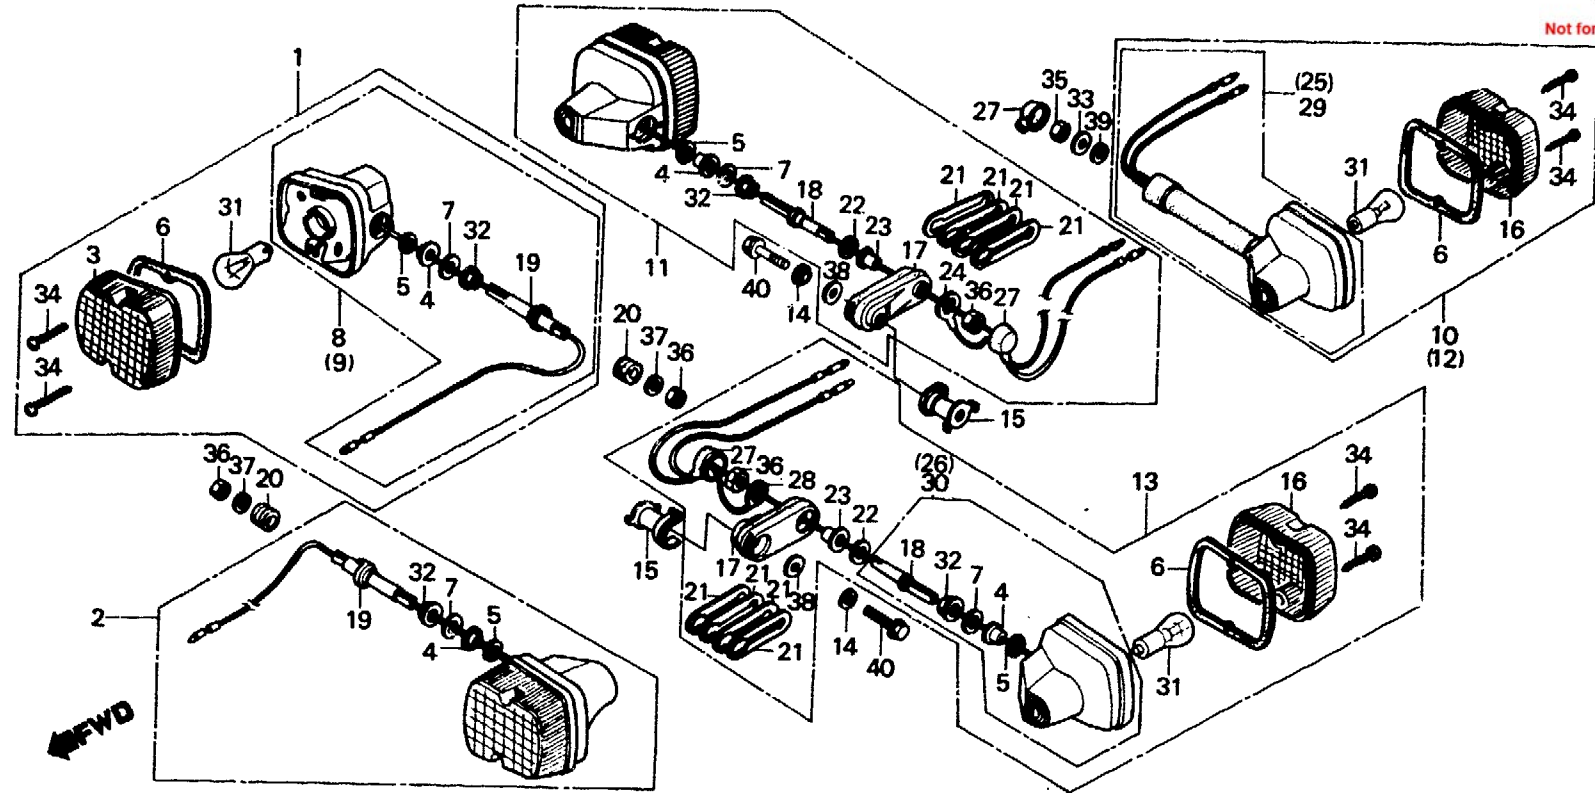

**Blinker  
(XL500Rc-ED,1G,2G)**

**Luz intermitente  
(XL500Rc-ED,1G,2G)**

BMC4-29

Service item	F.R.T.	Ref. No.	Part No.	Description	Reqd. No.				Serial No.	Area code
					Sz	XL500	SA	Sa		
		32	90201-428-003	NUT, FLANGE, 10MM						ED
		33	90202-KB7-000	WASHER, SPECIAL, 10MM						1G,2G
		34	93901-2*610	SCREW, TAPPING, 4X25						ED
		35	94001-10000-0S	NUT, HEX., 10MM						ED,1G,2G
										ED
		36	94002-10000-0S	NUT, HEX., 10MM						ED
										1G,2G
		37	94101-10000	WASHER, PLAIN, 10MM						ED,1G,2G
		38	94103-06800	WASHER, PLAIN, 6MM						1G,2G
		39	94111-10700	WASHER, SPRING, 10MM						ED
		40	95700-06090-00	BOLT, FLANGE, 6X90						1G,2G