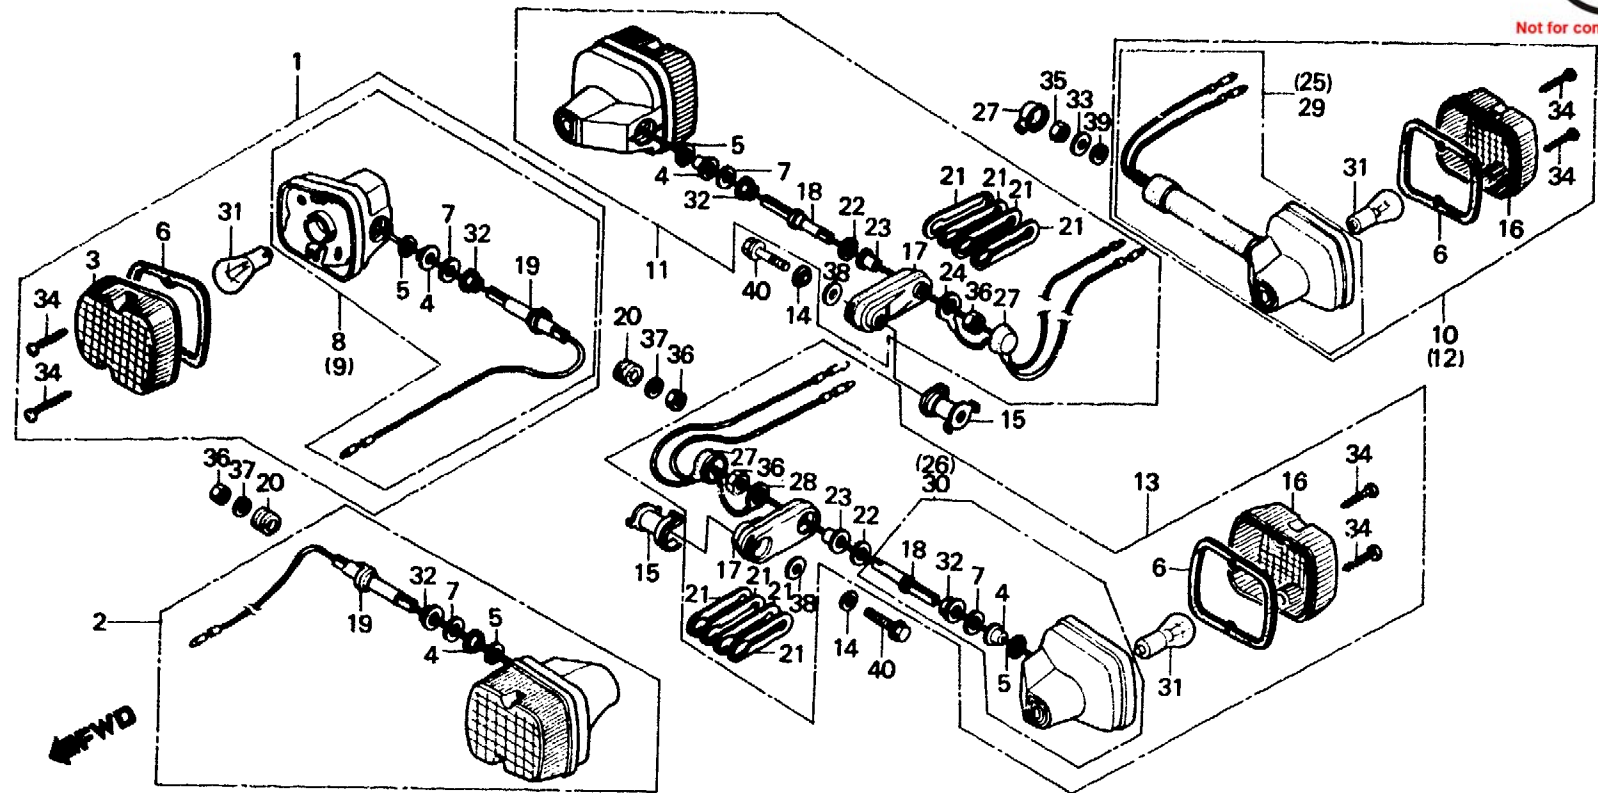

**2-E10**

**F-22-4**

**Winker  
(XL500Rc-ED,1G,2G)**

**Clignotant  
(XL500Rc-ED,1G,2G)**

**Blinker  
(XL500Rc-ED,1G,2G)**

**Luz intermitente  
(XL500Rc-ED,1G,2G)**

BMC4-29

Service item	F.R.T.	Ref. No.	Part No.	Description	Reqd. No.				Serial No.	Area code
					Sz	SA	Sm	Rc		
		11	33500-MC4-610	WINKER SET, R. FR. WINKER				1		1G,2G
		12	33550-MC4-600	WINKER SET, L. FR. WINKER				1		ED
		13	33550-MC4-610	WINKER SET, L. FR. WINKER				1		1G,2G
		14	33601-428-000	WASHER, RR. WINKER				2		1G,2G
		15	33602-437-000	STAY, RR. WINKER				2		1G,2G
		16	33602-443-611	LENS, WINKER				2		ED,1G,2G
		17	33604-437-000	RUBBER, RR. WINKER				2		1G,2G
		18	33605-KB7-610	BOLT, RR. WINKER				2		1G,2G
		19	33605-428-610	BOLT, RR. WINKER				2		ED,1G,2G
		20	33606-428-610	RUBBER, WINKER BOLT MOUNTING				2		ED,1G,2G
		21	33607-437-000	SPRING, RR. WINKER				8		1G,2G