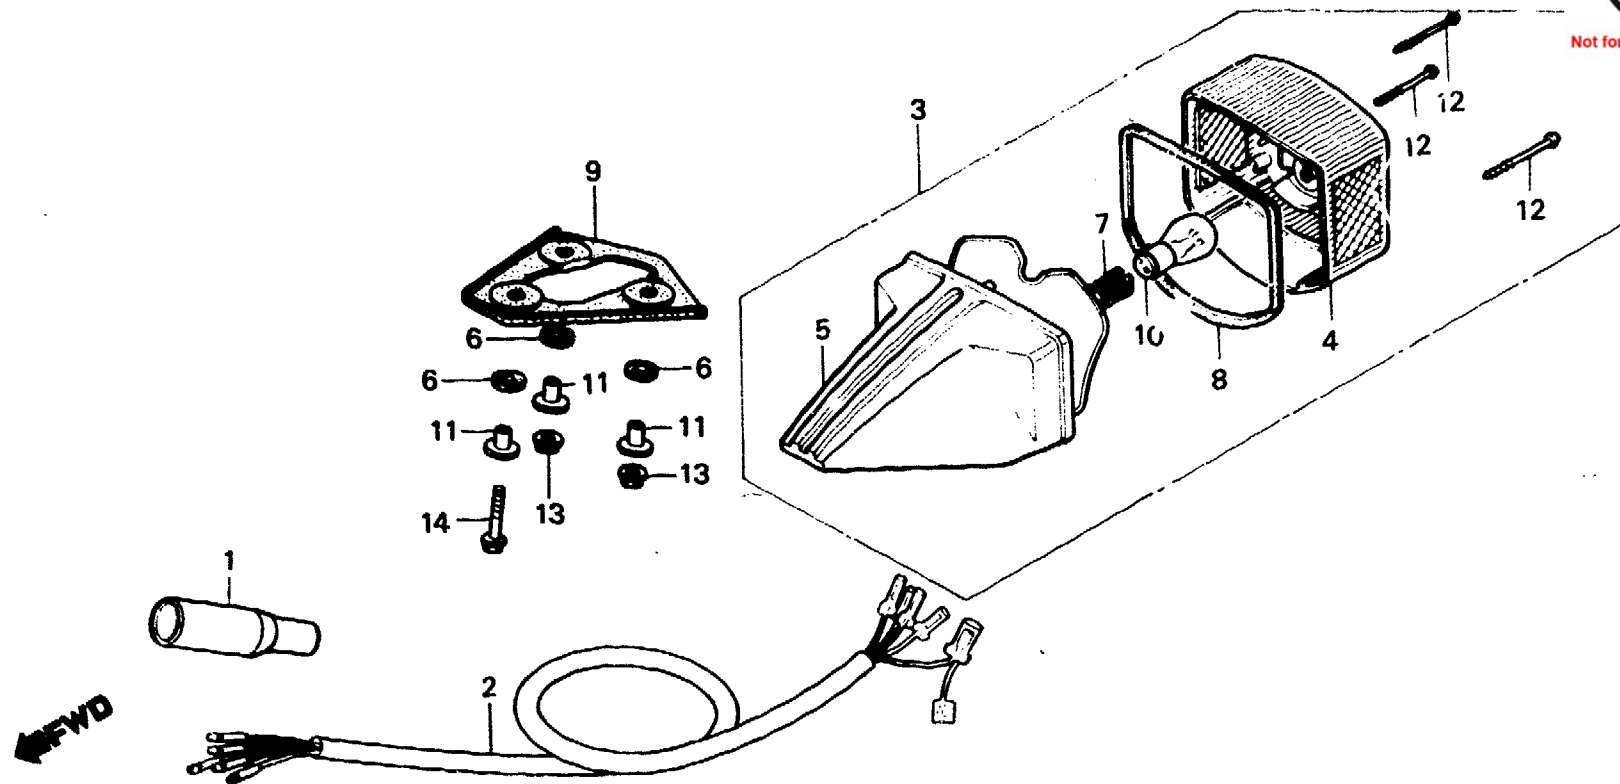

2-F2

F-23-1

**Taillight (XL500Sz,SA,
SB-B,E,ED,SD,F,1G,2G)**

**Feu arrière (XL500Sz,SA,
SB-B,E,ED,SD,F,1G,2G)**

**Rücklicht (XL500Sz,SA,
SB-B,E,ED,SD,F,1G,2G)**

**Luz trasera (XL500Sz,SA,
SB-B,E,ED,SD,F,1G,2G)**

B435-42A

Service item	F.R.T.	Ref. No.	Part No.	Description	Reqd. No.			Serial No.	Area code
					Sz	XL500 SA	S_B Rc		
		13	94050-06000	NUT, FLANGE, 6MM	2	2	2	B,ED,SD,1G,2G	
					2			E	
					2			F	
		14	95700-06022-00	BOLT, FLANGE, 6X22	1	1	1	B,ED,SD,1G,2G	
					1			E	
					1			F	

1981.12.20

E

2-F2