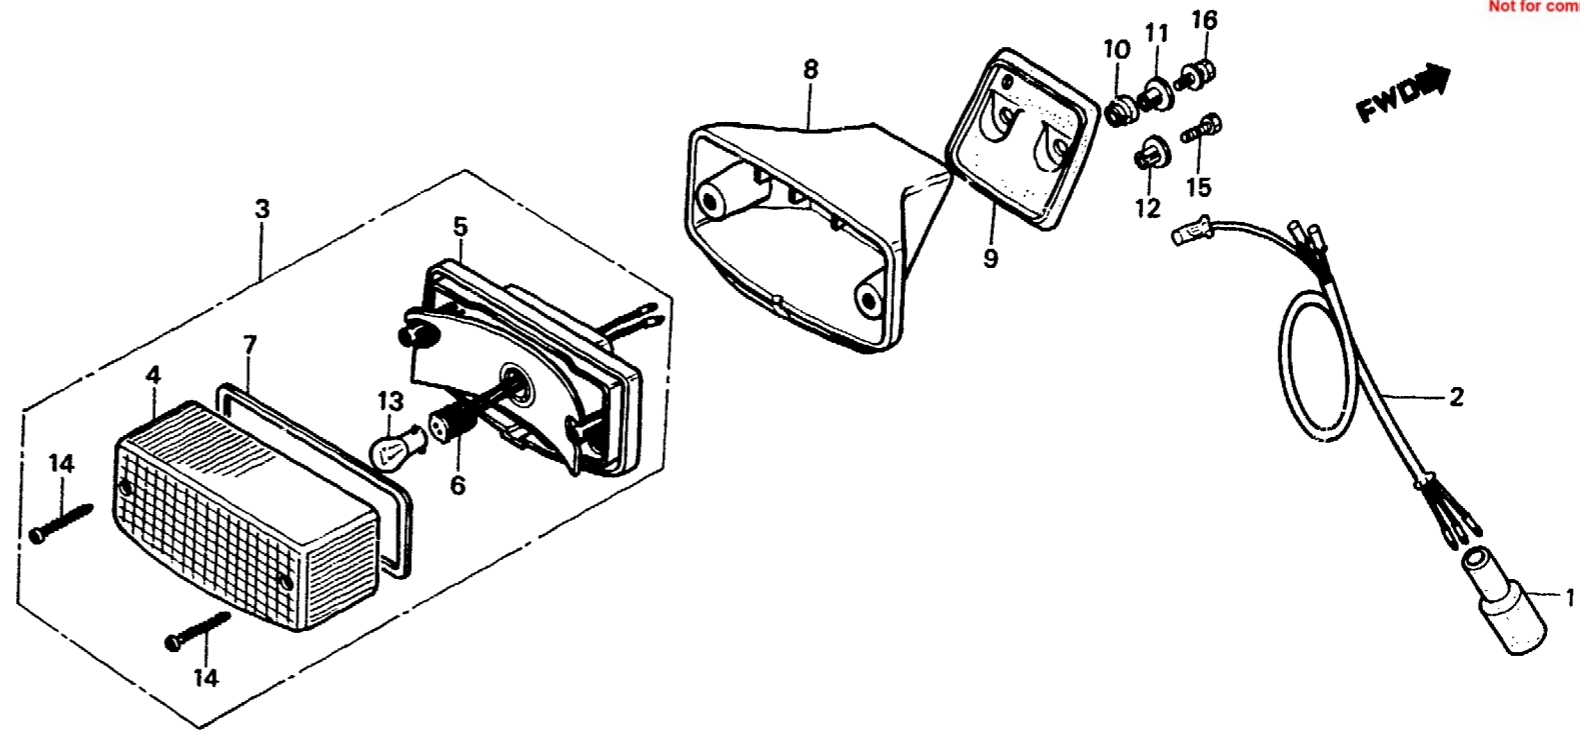

2-F5

F-23-3

Taillight (XL500Rc-B,DK, DM,E,ED,F,IT,SA,SD,U,1G,2G)

Feu arrière (XL500Rc-B,DK, DM,E,ED,F,IT,SA,SD,U,1G,2G)

Rücklicht (XL500Rc-B,DK, DM,E,ED,F,IT,SA,SD,U,1G,2G)

Luz trasera (XL500Rc-B,DK, DM,E,ED,F,IT,SA,SD,U,1G,2G)

BMC4-30

Service item	F.R.T.	Ref. No.	Part No.	Description	Reqd. No.			Serial No.	Area code
					Sz	SA	Se Rc		
SUB CORD, TAILLIGHT	0.3	1	32108-046-000	COVER, WIRE HARNESS CONNECTOR			1	B,DK,DM,E,ED,F,IT,SA,SD	
TAILLIGHT UNIT	0.2							U,1G,2G	
• SOCKET COMP., TAILLIGHT		2	32200-MC4-600	SUB CORD, TAILLIGHT			1	B,DK,DM,E,ED,F,IT,SA,SD	
• CORD COMP., TAILLIGHT								U,1G,2G	
• BRACKET, TAILLIGHT		3	33701-KB7-003	TAILLIGHT UNIT (STANLEY)			1	DK,DM,SA,U	
BULB, STOP & TAILLIGHT	0.1		33701-MC4-601	TAILLIGHT UNIT (STANLEY)			1	B,E,ED,F,IT,SD,1G,2G	
		4	33702-KB7-003	LENS, TAILLIGHT (STANLEY)			1	B,DK,DM,E,ED,F,IT,SA,SD	
		5	33703-KB7-003	SOCKET COMP., TAILLIGHT			1	U,1G,2G	
			33703-MC4-601	SOCKET COMP., TAILLIGHT			1	DK,DM,SA,U	
								B,E,ED,F,IT,SD,1G,2G	
		6	33708-147-003	CORD COMP., TAILLIGHT			1	B,DK,DM,E,ED,F,IT,SA,SD	
								U,1G,2G	
		7	33709-KB7-003	PACKING, TAILLIGHT LENS			1	B,DK,DM,E,ED,F,IT,SA,SD	
								U,1G,2G	
		8	33712-MC4-611	BRACKET, TAILLIGHT			1	B,DK,DM,E,ED,F,IT,SA,SD	
								U,1G,2G	
		9	33713-MC4-610	SEAT, TAILLIGHT BRACKET			1	B,DK,DM,E,ED,F,IT,SA,SD	
								U,1G,2G