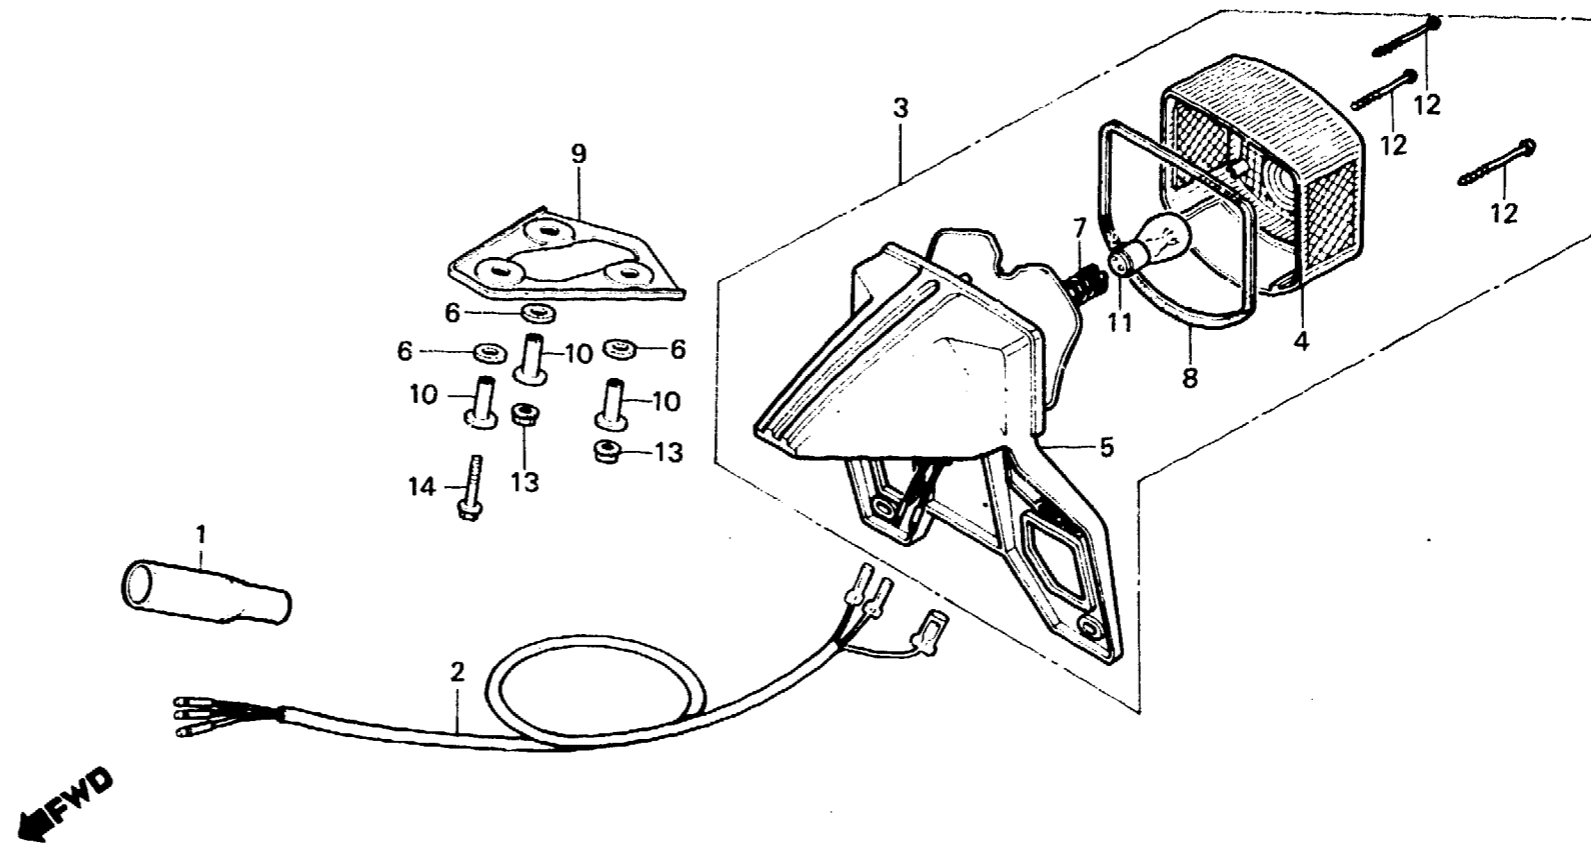

B435-25

Service item	F.R.T.	Ref. No.	Part No.	Description	Reqd. No.				Serial No.	Area code
					Sz	XL500	SA	SB		
SUB CORD, TAILLIGHT	0.3	1	32108-046-000	COVER, WIRE HARNESS CONNECTOR	1	1	1		CM,DK,DM,SA,U	
TAILLIGHT ASSY.	0.2					1	1		E	
SOCKET COMP., TAILLIGHT							1		F	
CORD COMP., TAILLIGHT		2	32200-428-000	SUB CORD, TAILLIGHT	1	1	1		CM,DK,DM,SA,U	
BULB, STOP & TAILLIGHT	0.1					1	1		E	
		3	33700-428-013	TAILLIGHT ASSY.	1	1	1		DK,DM,SA,U	
			33700-428-672	TAILLIGHT ASSY.	1	1	1		CM	
			33700-428-910	TAILLIGHT ASSY.		1	1		E	
			33700-428-940	TAILLIGHT ASSY.			1		F	
		4	33702-329-003	LENS, TAILLIGHT (STANLEY)	1	1	1		DK,DM,SA,U	
			33702-329-671	LENS, TAILLIGHT	1	1	1		CM	
			33702-388-602	LENS, TAILLIGHT (STANLEY)			1		E	
			33702-443-611	LENS, TAILLIGHT					F	
		5	33703-428-013	SOCKET COMP., TAILLIGHT	1	1	1		DK,DM,SA,U	
			33703-428-672	SOCKET COMP., TAILLIGHT	1	1	1		CM	
			33703-428-910	SOCKET COMP., TAILLIGHT			1		E	