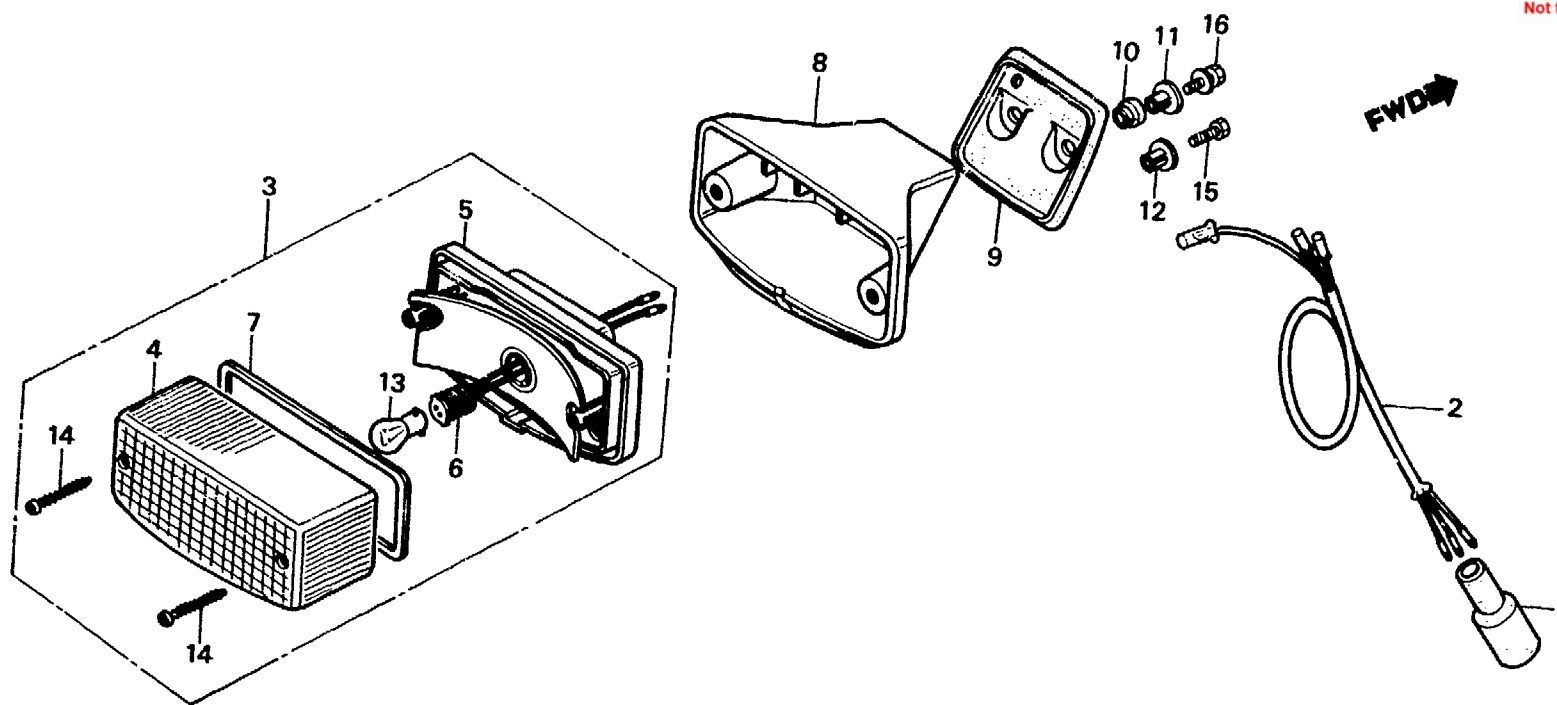

BMC4-30

Service item	F.R.T.	Ref. No.	Part No.	Description	Reqd. No.				Serial No.	Area code
					Sz	SA	SB	Rc		
		10	33714-MC4-610	RUBBER, TAILLIGHT BRACKET				2		B,DK,DM,E,ED,F,IT,SA,SD U,1G,2G
		11	33715-MC4-610	COLLAR, TAILLIGHT SETTING				2		B,DK,DM,E,ED,F,IT,SA,SD U,1G,2G
		12	33719-K97-000	COLLAR, TAILLIGHT PACKING				2		B,DK,DM,E,ED,F,IT,SA,SD U,1G,2G
		13	34906-313-671	BULB, STOP & TAILLIGHT (12V23/8W)				1		DK,DM,SA,U
			34906-447-711	BULB, TAILLIGHT (12V21/5W)				1		B,E,ED,F,IT,SD,1G,2G
		14	90105-GA7-003	SCREW, TAPPING, 4X40				2		B,DK,DM,E,ED,F,IT,SA,SD U,1G,2G
		15	92000-05020-0A	BOLT, HEX., 5X20				2		B,DK,DM,E,ED,F,IT,SA,SD U,1G,2G
		16	93893-05018-00	SCREW-WASHER, 5X18				2		B,DK,DM,E,ED,F,IT,SA,SD U,1G,2G