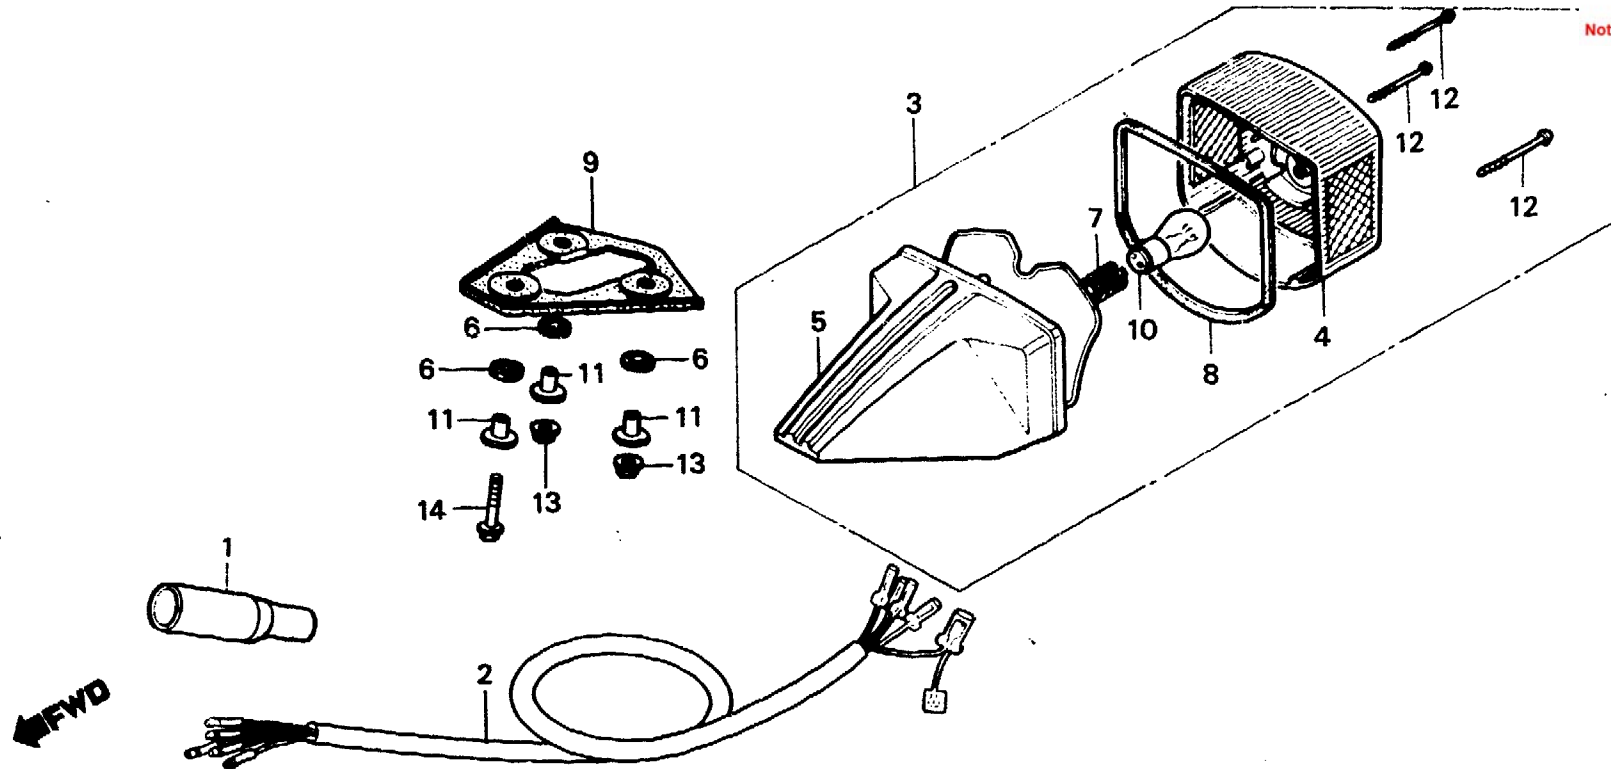

B435-42A

Service item	F.R.T.	Ref. No.	Part No.	Description	Reqd. No. XL500				Serial No.	Area code
					Sz	SA	Se	Rc		
SUB CORD, TAILLIGHT	0.3	1	32108-046-000	COVER, WIRE HARNESS CONNECTOR	1					E
TAILLIGHT ASSY.	0.2				1	1				F
SOCKET COMP., TAILLIGHT					1	1	1			B,ED,SD,1G,2G
CORD COMP., TAILLIGHT		2	32200-428-000	SUB CORD, TAILLIGHT	1	1	1			B
BULB, STOP & TAILLIGHT	0.1				1	1				E
			32200-428-610	SUB CORD, TAILLIGHT	1	1	1			F
		3	33700-428-602	TAILLIGHT ASSY.	1	1	1			ED,SD,1G,2G
			33700-428-603	TAILLIGHT ASSY.	1	1				B,ED,SD,1G,2G
		4	33702-443-611	LENS, TAILLIGHT	1	1	1			E,F
			33703-428-602	SOCKET COMP., TAILLIGHT	1	1				F
			33703-428-603	SOCKET COMP., TAILLIGHT	1	1	1			B,ED,SD,1G,2G
			33704-435-000	RUBBER, TAILLIGHT FENDER	3	3	3			E,F