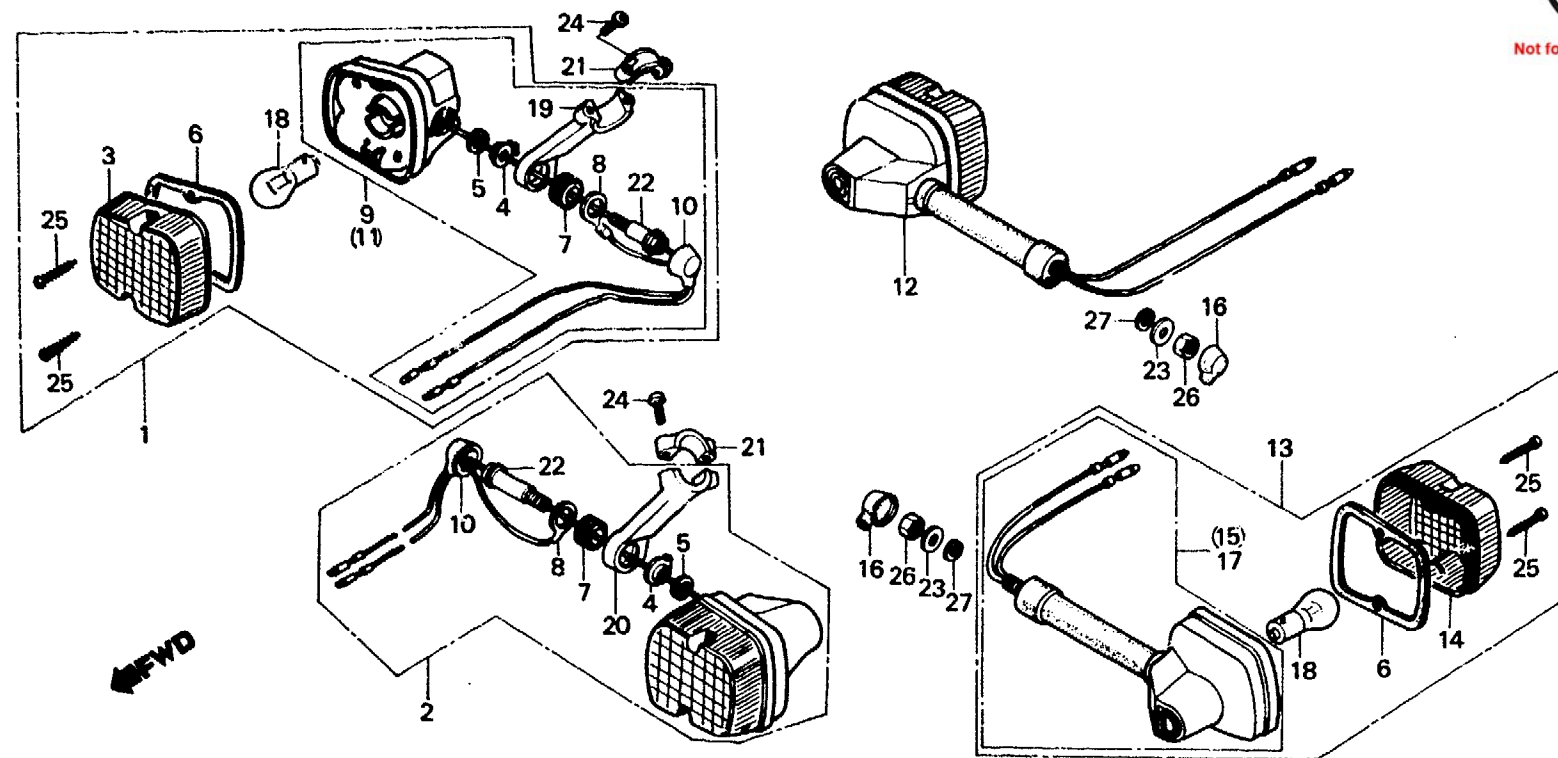

**2-E8**

**F-22-3**

**Winker  
(XL500Rc-B,E,F,IT,SD)**

**Clignotant  
(XL500Rc-B,E,F,IT,SD)**

**Blinker  
(XL500Rc-B,E,F,IT,SD)**

**Luz intermitente  
(XL500Rc-B,E,F,IT,SD)**

BMC4-28

Service item	F.R.T.	Ref. No.	Part No.	Description	Reqd. No.				Serial No.	Area code
					Sz	SA	Sp	Rc		
		24	93500-05016-0A	SCREW, PAN, 5X16				4		B,E,F,IT,SD
		25	93901-24610	SCREW, TAPPING, 4X25				8		B,E,F,IT,SD
		26	94001-10000-0S	NUT, HEX., 10MM				2		B,E,F,IT,SD
		27	94111-10700	WASHER, SPRING, 10MM				2		B,E,F,IT,SD