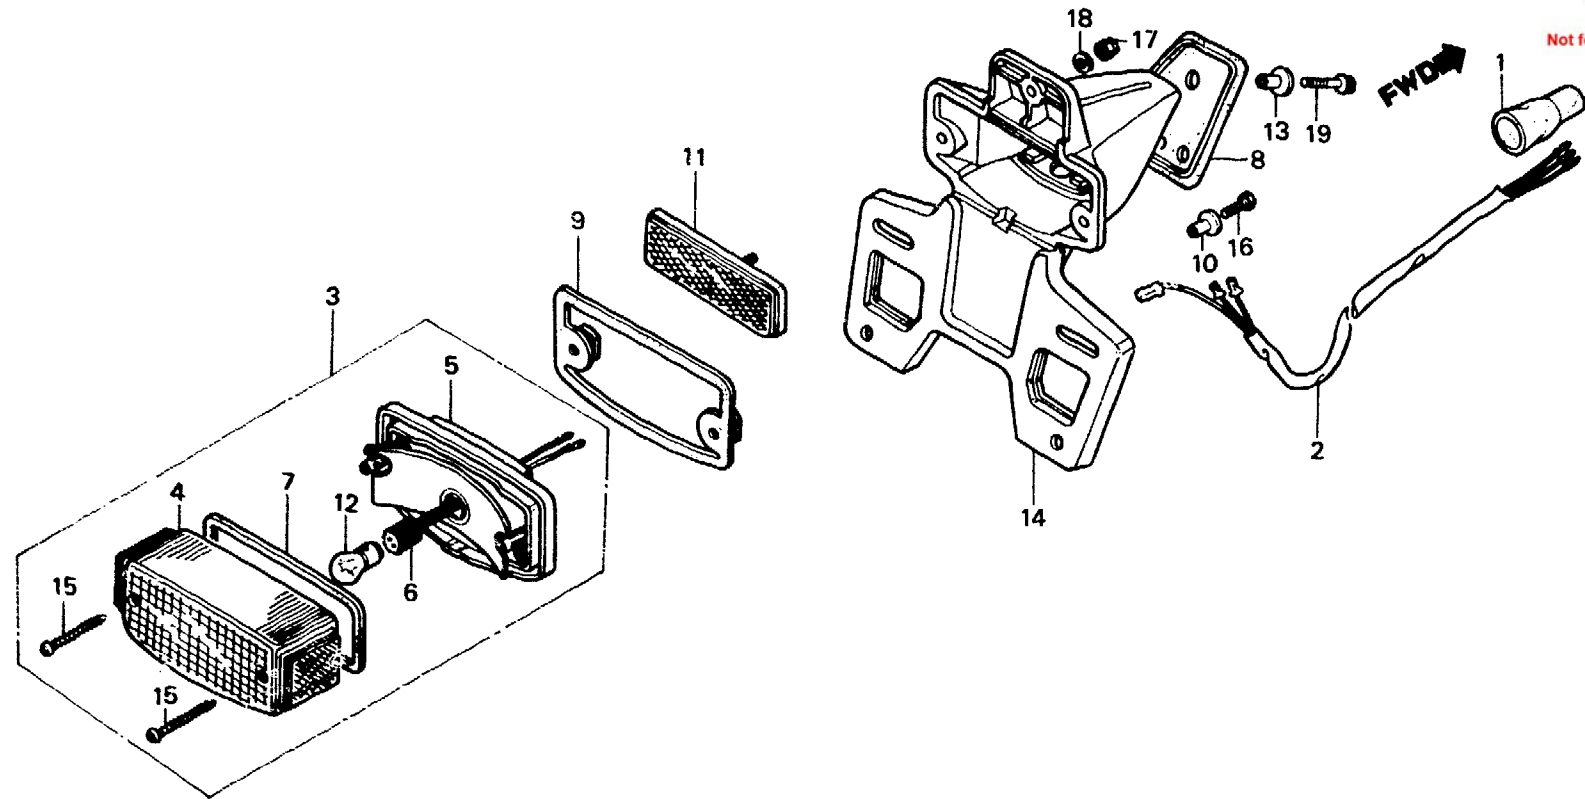

**2-F4**

**F-23-2**

**Taillight  
(XL500Rc-CM)**

**Feu arrière  
(XL500Rc-CM)**

**Rücklicht  
(XL500Rc-CM)**

**Luz trasera  
(XL500Rc-CM)**

BMC4-17

Service item	F.R.T.	Ref. No.	Part No.	Description	Reqd. No.				Serial No.	Area code
					Sz	SA	Sb	Rc		
		14	84701-MC4-671	BRACKET COMP., NUMBER PLATE (STANLEY)				1		CM
		15	90105-GA7-003	SCREW, TAPPING, 4X40				2		CM
		16	92000-05020-0A	BOLT, HEX., 5X20				2		CM
		17	94021-05020-0S	NUT, CAP, 5MM				1		CM
		18	94111-05000	WASHER, SPRING, 5MM				1		CM
		19	95700-06025-00	BOLT, FLANGE, 6X25				3		CM