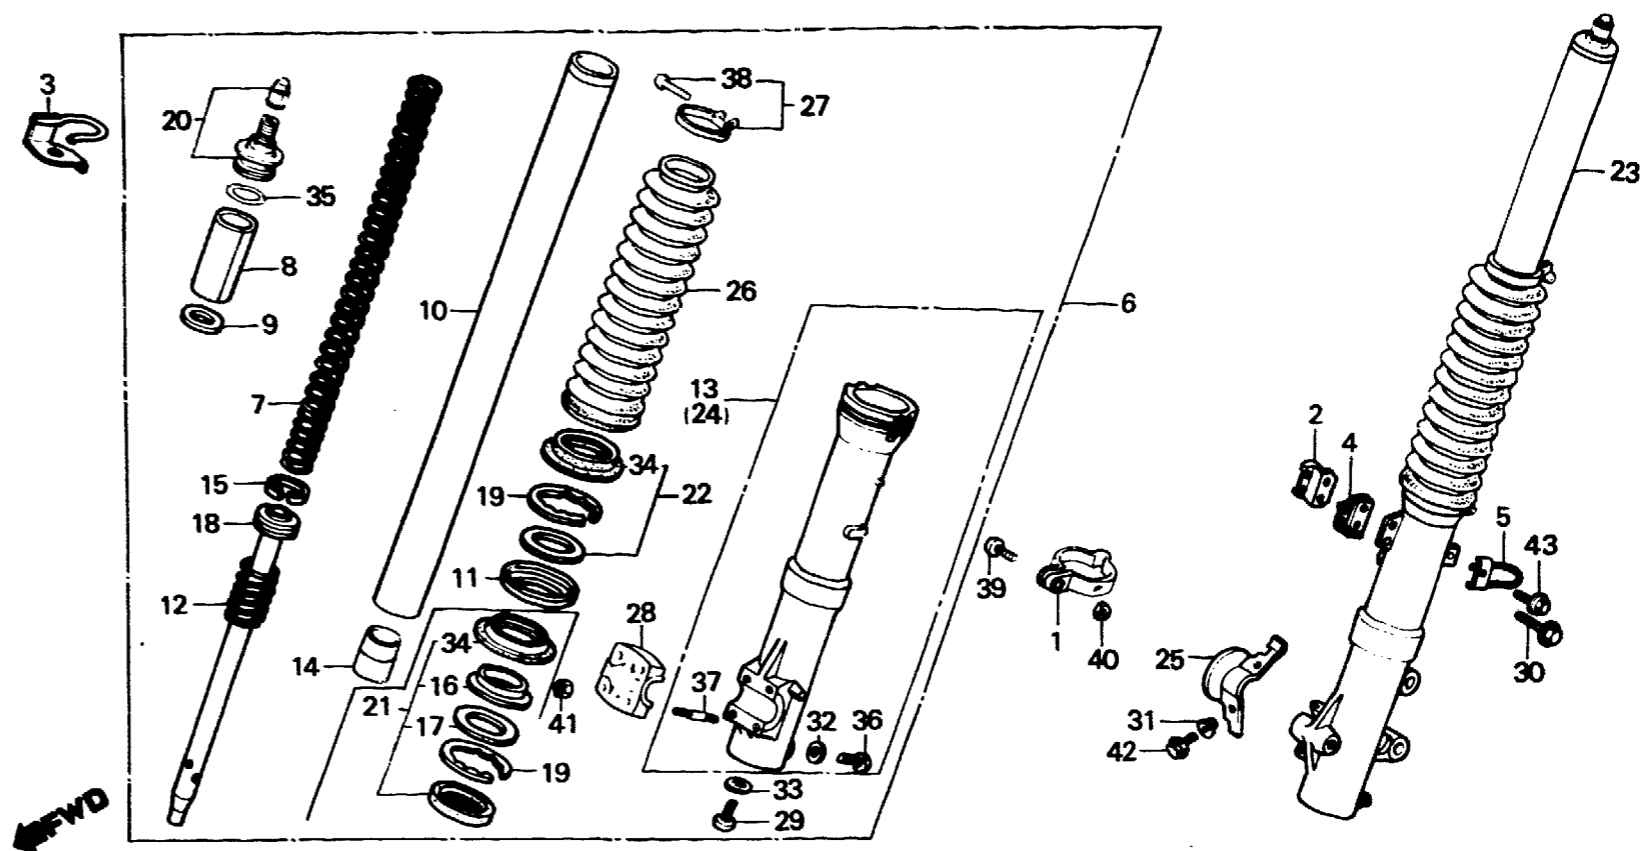

I 2

F-8

Front fork

Fourche avant

Vorderergabel

Horquilla delantero

BMG2-46B

Service item	F.R.T.	Ref. No.	Part No.	Description	Reqd. No. XL600						Serial No.	Area code
					Rd	Ld	Re	Le	Rf	Lf		
FORK ASSY., FR. (ADD 0.1 FOR EACH.)	0.4	1	44832-MG2-000	CLAMPER, SPEEDOMETER CABLE	1	1		1				AR,B,E,ED,F,G IT,SA,SD,SW
• BOOT, FR. FORK (ADD 0.1 FOR EACH.)		*	44832-MG2-700	CLAMPER, SPEEDOMETER CABLE			1		1	1		AR,B,E,ED,F,G IT,SA,SD,SW,2G
• SPRING, FR. CUSHION	0.2											AR,B,E,ED,F,G
• BOLT ASSY., FR. FORK PIPE COMP., FR. FORK (ADD 0.4 FOR EACH.)	0.8	2	45461-KA3-710	CLAMPER A, FR. BRAKE CABLE	1	1		1	1	1		AR,B,E,ED,F,G IT,SA,SD,SW,2G
• CASE COMP., BOTTOM (ADD 0.4 FOR EACH.)		3	45461-MG2-000	CLIP, BRAKE UPPER HOSE	1		1		1			CM,U
• SEAL SET, FR. FORK (ADD 0.4 FOR EACH.)		4	45462-KA3-710	CLAMPER B, FR. BRAKE CABLE	1	1		1	1	1		AR,B,E,ED,F,G IT,SA,SD,SW,2G
		5	45463-MG2-000	CLIP, BRAKE LOWER HOSE	1		1		1			CM,U
		6	51400-MG2-003	FORK ASSY., R. FR.	1	1						B,CM,E,ED,F,G IT,SA,SD,SW,U
		*	51400-MG2-701	FORK ASSY., R. FR.					1	1		AR,B,E,ED,F,G IT,SA,SD,SW,2G
			51400-MG2-831	FORK ASSY., R. FR.				1				
			51400-MG2-871	FORK ASSY., R. FR.	1							AR