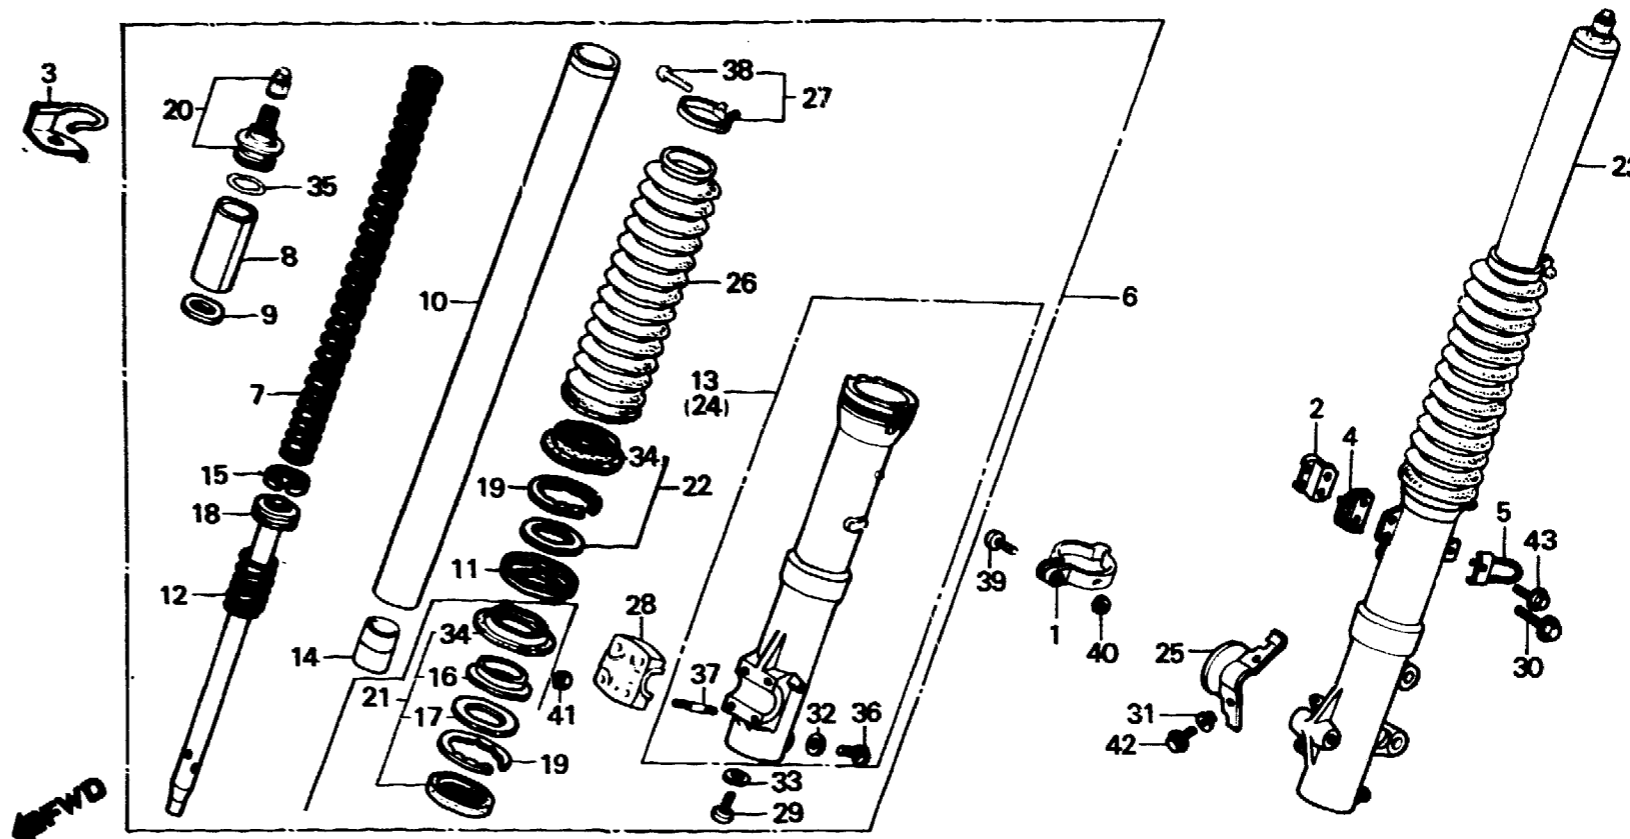

I 6

F-8

Front fork

Fourche avant

Vorderergabel

Horquilla delantero

BMG2-46B

Service item	F.R.T.	Ref. No.	Part No.	Description	Reqd. No. XL600						Serial No.	Area code
					Rd	Ld	Re	Le	Rf	Lf		
		29	90116-383-721	BOLT, SOCKET, 8MM (SHOWA)	2	2	2	2	2	2		
		30	90172-MG3-000	BOLT, FLANGE, 6X16	2	2		2	2	2		AR,B,E,ED,F,G IT,SA,SD,SW,2G
		31	90402-GB0-900	WASHER, NUMBER BRACKET SETTING	2	2	2					
		32	90543-273-000	PACKING, FR. FORK DRAIN COCK	2	2	2	2	2	2		
		33	90544-283-000	WASHER, SPECIAL, 8MM	2	2	2	2	2	2		
		34	91254-463-003	DUST SEAL	2	2						B,CM,E,ED,F,G IT,SA,SD,SW,U
			91254-MG2-871	DUST SEAL	2				2	2		AR,2G ED,F,IT,SW B,CM,E,G,SA,SD U
		35	91356-MA3-661	O-RING, 29.2X3.5	2	2	2	2	2	2		
		36	92000-06008-0A	BOLT, HEX., 6X8	2	2	2	2	2	2		
		37	92700-06035-0E	BOLT, STUD, 6X35	4	4	4	4				
		*	92900-06025-0E	BOLT, STUD, 6X25					4	4		