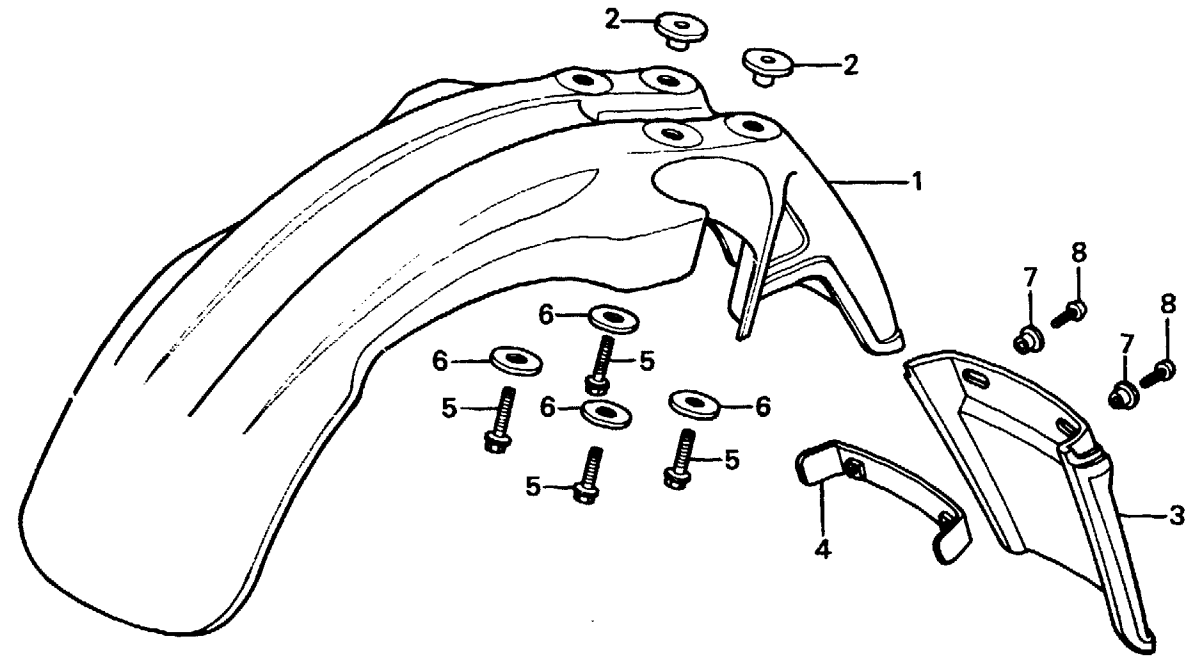

F-7

Front fender

Garde-boue avant

Vorderer Kotflügel

Parafango delantero

BMG2-45

Service item	F.R.T.	Ref. No.	Part No.	Description	Reqd. No. XL600						Serial No.	Area code
					Rd	Ld	RE	LE	Rf	Lf		
		3	61104-MG2-610	MUDGUARD, FR.	1			1				ED,G,SD,SW
		3	61104-MG2-710	MUDGUARD, FR.					1			G,SD,SW,2G
		4	61106-MG2-610	PLATE, FR. FENDER	1			1	1			ED,G,SD,SW,2G
		5	90173-MG3-000	BOLT, FLANGE, 6X20	4	4	4	4	4	4		
		6	90506-430-000	WASHER, FENDER MOUNTING	4	4						B,CM,E,ED,F,G
			90545-292-000	WASHER, 6.5X20	4				4			IT,SA,SD,SW,U
							4	4	4	4		AR,2G
		7	90520-134-000	WASHER, HEADLIGHT CASE SETTING	2			2	2			B,CM,E,ED,F,G
		8	93500-05012-0A	SCREW, PAN, 5X12	2			2	2			IT,SA,SD,SW,U
												ED,G,SD,SW,2G
												ED,G,SD,SW,2G