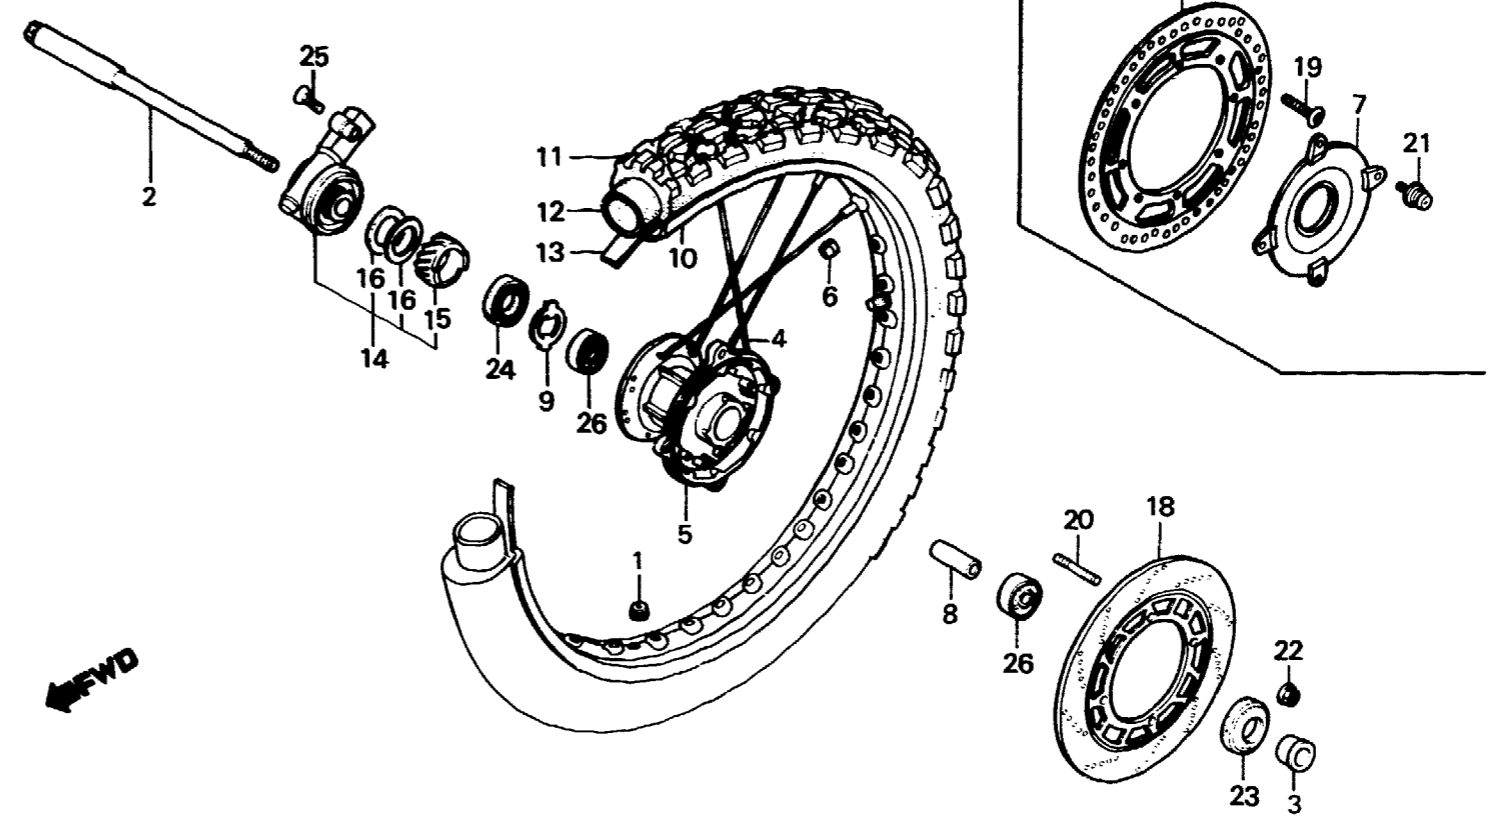

I 11

F-10

Front wheel

Roue avant

Vorderrad

Rueda delantera

BMG2-19A

Service item	F.R.T.	Ref. No.	Part No.	Description	Reqd. No. XL600						Serial No.	Area code
					Rd	Ld	Re	Le	Rf	Lf		
			44711-MG2-004	TIRE, FR. (DUNLOP)	1	1			1	1		AR,B,E,ED,F,G IT,SA,SD,SW,U 2G CM CM
			44711-MG2-671	TIRE, FR. (BS)					1			
			44711-MG2-672	TIRE, FR. (DUNLOP)					1			
		12	44712-340-003	TUBE, FR. WHEEL (2.75/3.00-21 BS)	1	1	1	1	1	1		
			44712-400-004	TUBE, TIRE (2.75/3.00-21 DUNLOP)	1	1	1	1	1	1		
			44713-329-003	FLAP, TIRE (1.4X21 BS)	1	1	1	1	1	1		
			44713-400-004	FLAP, TIRE (1.40/1.60-21 DUNLOP)	1	1	1	1	1	1		
		14	44800-MG2-003	BOX ASSY., SPEEDOMETER GEAR	1	1						B,CM,E,ED,F,G IT,SA,SD,SW,U AR,2G
		*	44800-KFO-013	BOX ASSY., SPEEDOMETER GEAR	1				1			B,CM,E,ED,F,G IT,SA,SD,SW,U
			44806-KFO-000	GEAR, SPEEDOMETER	1	1	1	1	1	1