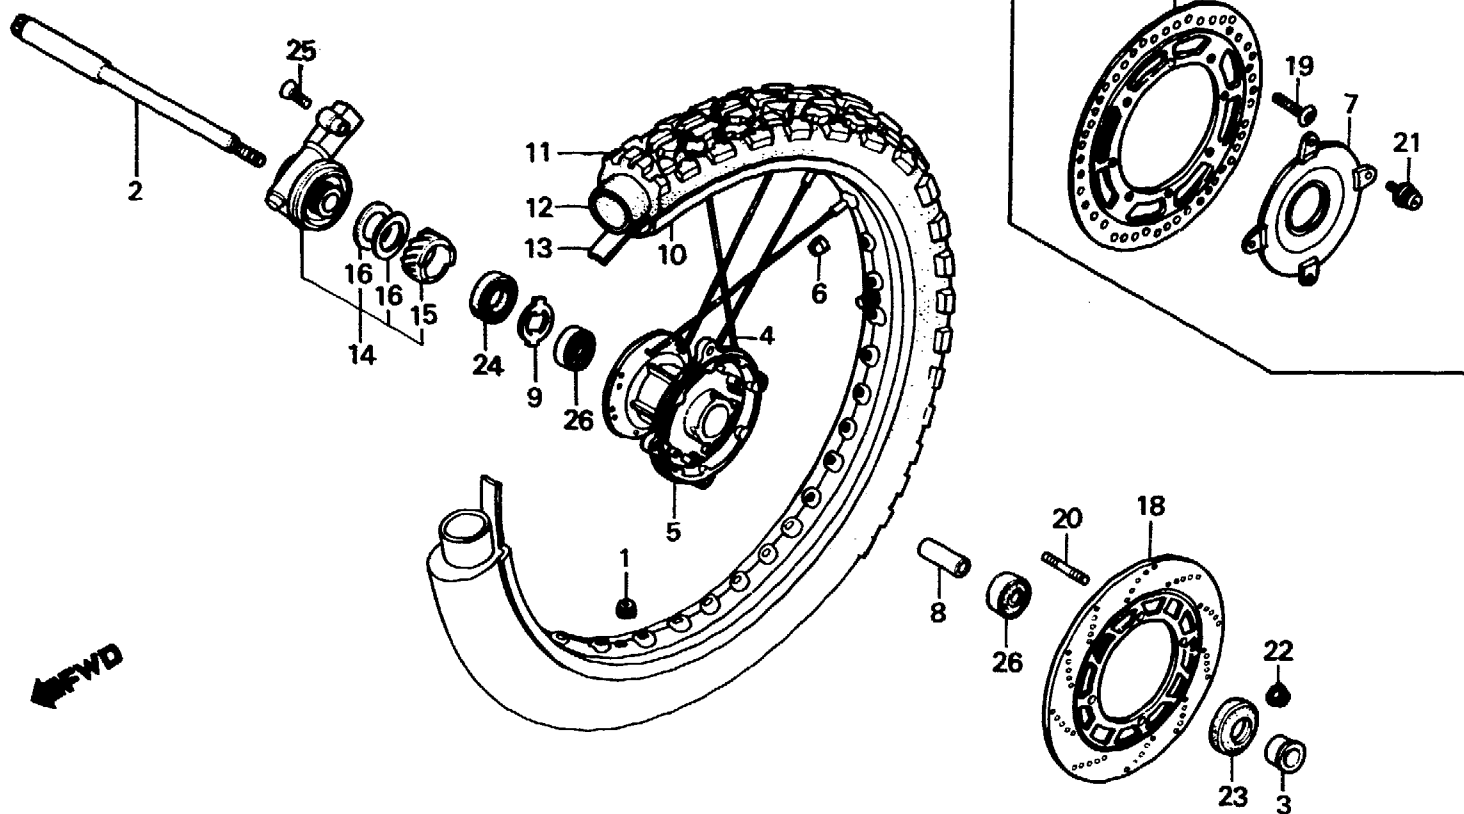

I 10

F-10

Front wheel

Roue avant

Vorderrad

Rueda delantera

BMG2-19A

Service item	F.R.T.	Ref. No.	Part No.	Description	Reqd. No. XL600						Serial No.	Area code
					Rd	Ld	Re	Le	Rf	Lf		
AXLE, FR. WHEEL	0.2	1	42717-329-000	CAP, RIM HOLE	1	1	1	1	1	1		
HUB COMP., FR. WHEEL	2.9	2	44301-KF0-000	AXLE, FR. WHEEL	1	1	1	1	1	1		
COLLAR, FR. WHEEL DISTANCE	0.5	3	44311-MG3-000	COLLAR, FR. WHEEL	1	1	1	1	1	1		
• BEARING, RADIAL BALL, 6202U (ADD 0.1 FOR EACH.)		4	446A0-MG2-000	SPOKE SET (B9X228.5)	36	36	36		36			
			446A0-MG2-830	SPOKE SET, RR. (228.5MM)				36		36		
RIM, FR. WHEEL	2.3	5	44601-MG3-000	HUB COMP., FR. WHEEL	1	1	1					
TIRE, FR.	0.9		44601-MG2-830	HUB, FR. WHEEL					1	1	1	
• TUBE, FR. WHEEL												
BOX ASSY., SPEEDOMETER GEAR	0.3	* 6	44606-283-000	BALANCER (20G)						N	N	
• DUST SEAL, 40X50X5		7	44610-KA3-730	COVER, FR. HUB					1			
DISK, FR. BRAKE	0.4	* 8	44610-KL3-770	COVER, FR. HUB						1	1	
• BOLT, STUD, 6X28 (ADD 0.1 FOR EACH.)		8	44620-MG3-000	COLLAR, FR. WHEEL DISTANCE	1	1	1	1	1	1		
		9	44680-MA0-000	RETAINER, GEAR BOX	1	1	1	1	1	1		
		10	44701-MG2-003	RIM, FR. WHEEL	1	1	1		1			
			44701-MG2-831	RIM, FR. WHEEL					1		1	
		11	44711-MG2-003	TIRE, FR. (BS)	1	1			1	1	1	